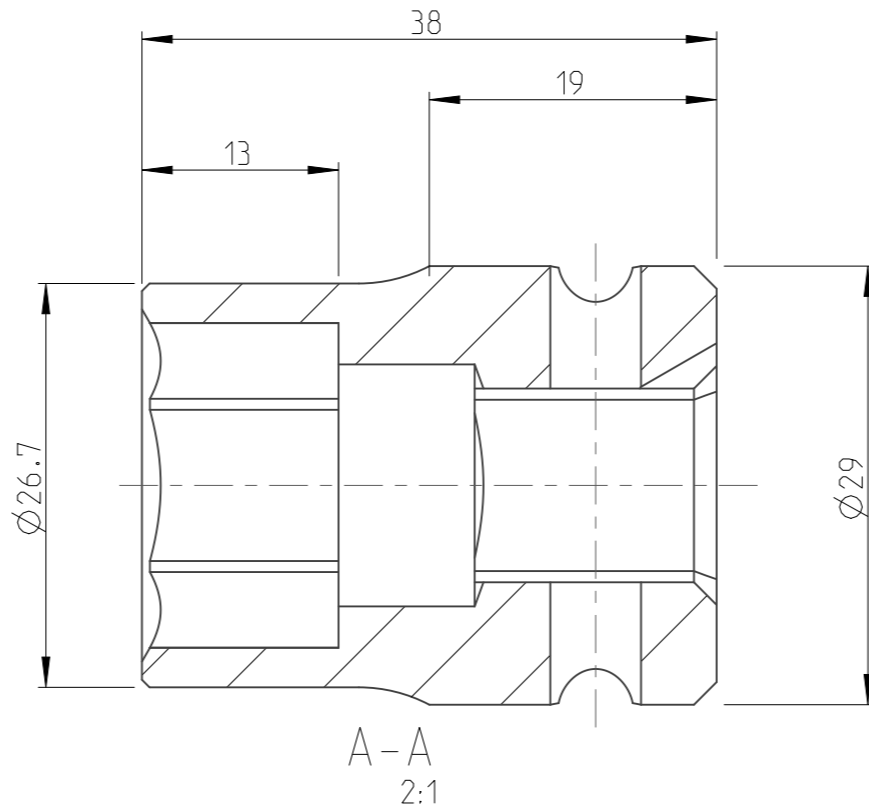

PART	4027130119	Status	Released	Rev./Iter	1.0
Drawing	4027130119	Status		Rev./Iter	1.0

1:1

proprietary document. Not to be used in any way without our consent.

**SALTUS**

Name	Socket-SQ1/2"-L38-HEX19-TW
Designation	4027 1301 19