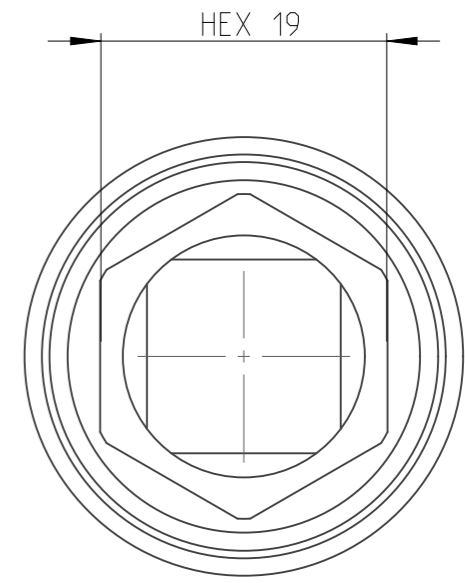

PART	4027130119	Status	Released	Rev./Iter	1.0
Drawing	4027130119	Status		Rev./Iter	1.0

1:1

proprietary document. Not to be used in any way without our consent.

**SALTUS**

Name	Socket-SQ1/2"-L38-HEX19-TW
Designation	4027 1301 19