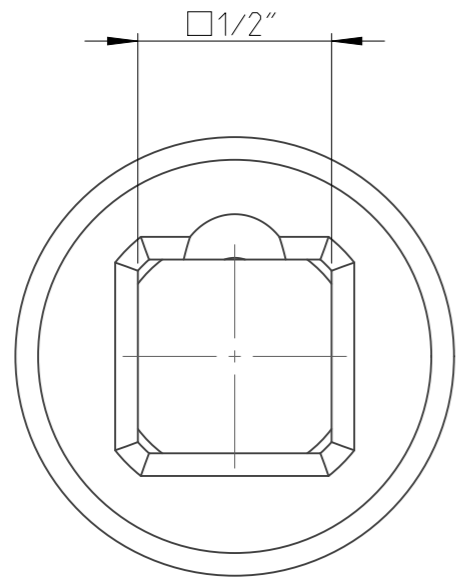

PART	4027130119	Status	Released	Rev./Iter	1.0
Drawing	4027130119	Status		Rev./Iter	1.0

1:1

proprietary document. Not to be used in any way without our consent.

**SALTUS**

Name	Socket-SQ1/2"-L38-HEX19-TW
Designation	4027 1301 19