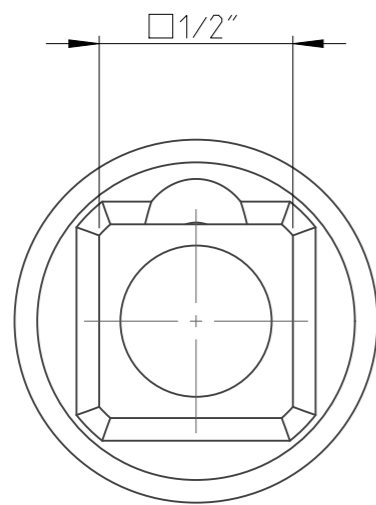

PART	4027130113	Status	Released	Rev. / Iter	1.0
Drawing	4027130113	Status		Rev. / Iter	1.0

proprietary document. Not to be used in any way without our consent.

SALTUS

Name
Socket-SQ1/2"-L38-HEX13-TW
Designation
4027 1301 13