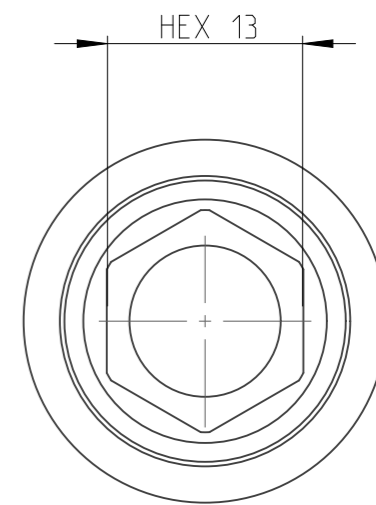

PART	4027130113	Status	Released	Rev. / Iter	1.0
Drawing	4027130113	Status		Rev. / Iter	1.0

proprietary document. Not to be used in any way without our consent.

SALTUS

Name
Socket-SQ1/2"-L38-HEX13-TW
Designation
4027 1301 13