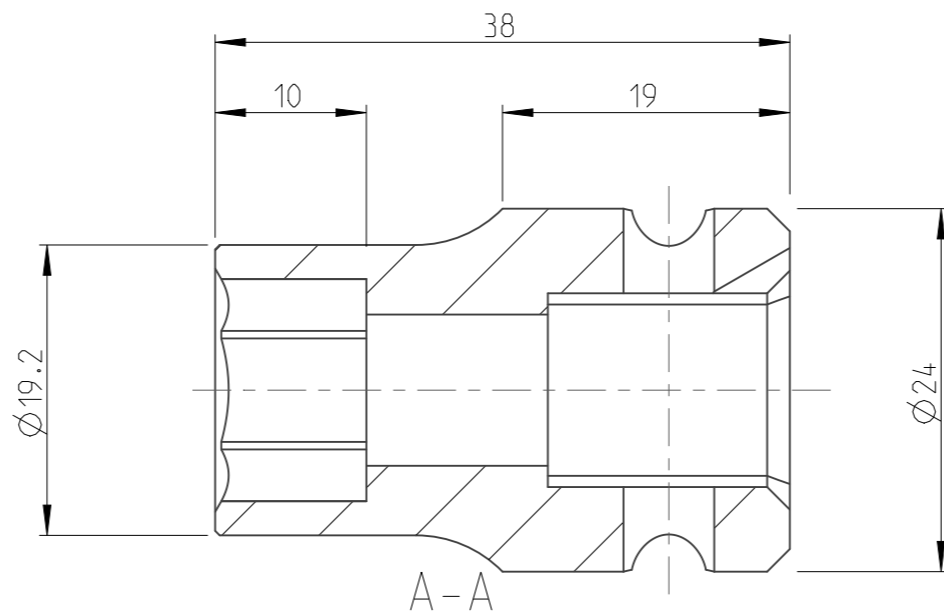

PART	4027130113	Status	Released	Rev. / Iter	1.0
Drawing	4027130113	Status		Rev. / Iter	1.0

proprietary document. Not to be used in any way without our consent.

SALTUS

Name
Socket-SQ1/2"-L38-HEX13-TW
Designation
4027 1301 13