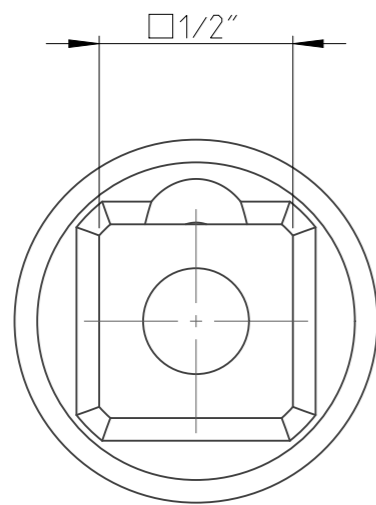

PART	4027130108	Status	Released	Rev./Iter	1.0
Drawing	4027130108	Status		Rev./Iter	1.0

proprietary document. Not to be used in any way without our consent.

SALTUS

Name

Socket-SQ1/2"-L38-HEX8-TW

Designation