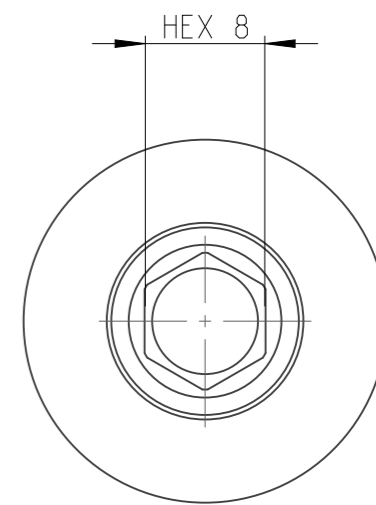

PART	4027130108	Status	Released	Rev./Iter	1.0
Drawing	4027130108	Status		Rev./Iter	1.0

proprietary document. Not to be used in any way without our consent.

SALTUS

Name

Socket-SQ1/2"-L38-HEX8-TW

Designation