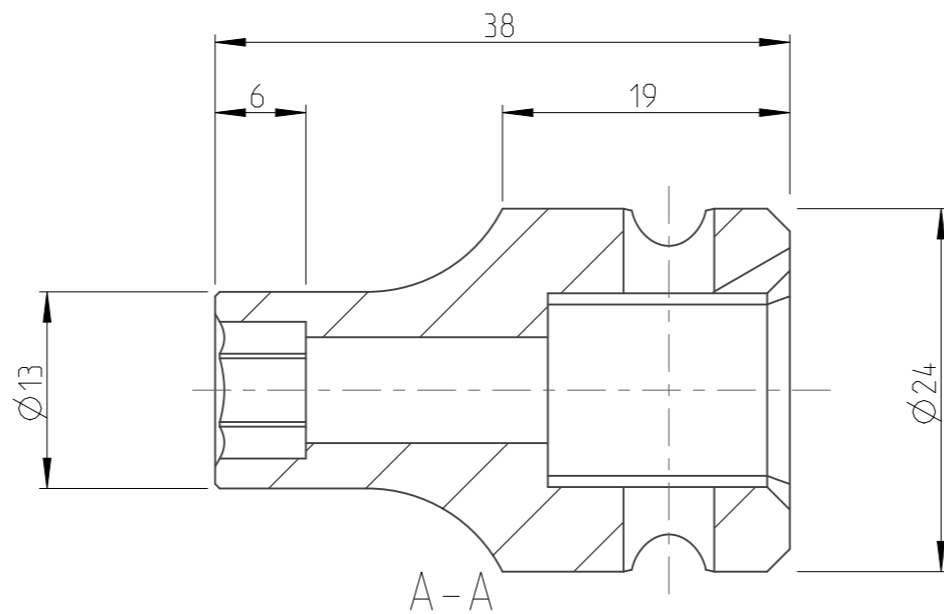

PART	4027130108	Status	Released	Rev./Iter	1.0
Drawing	4027130108	Status		Rev./Iter	1.0

proprietary document. Not to be used in any way without our consent.

SALTUS

Name

Socket-SQ1/2"-L38-HEX8-TW

Designation