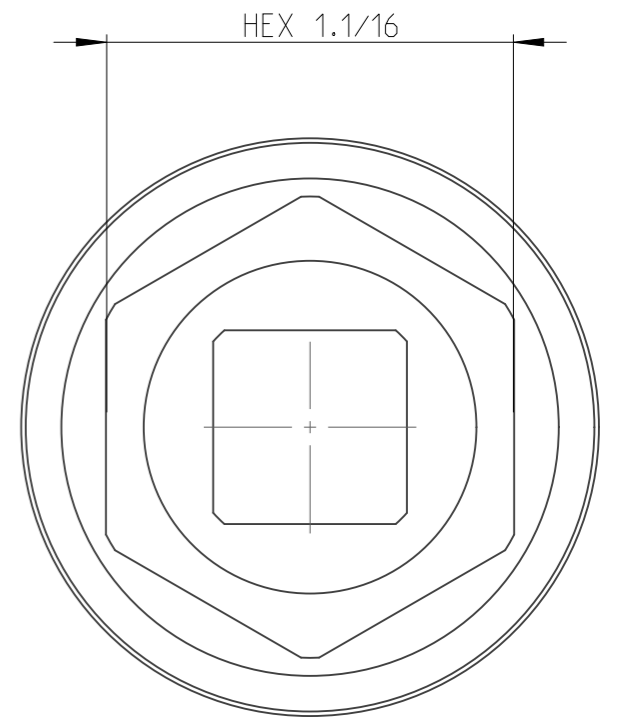

PART	4027130099	Status	Released	Rev./Iter	1.0
Drawing	4027130099	Status		Rev./Iter	1.0

1:1

proprietary document. Not to be used in any way without our consent.

SALTUS

Name	Socket-SQ1/2"-L40-HEX1.1/16"
Designation	4027 1300 99