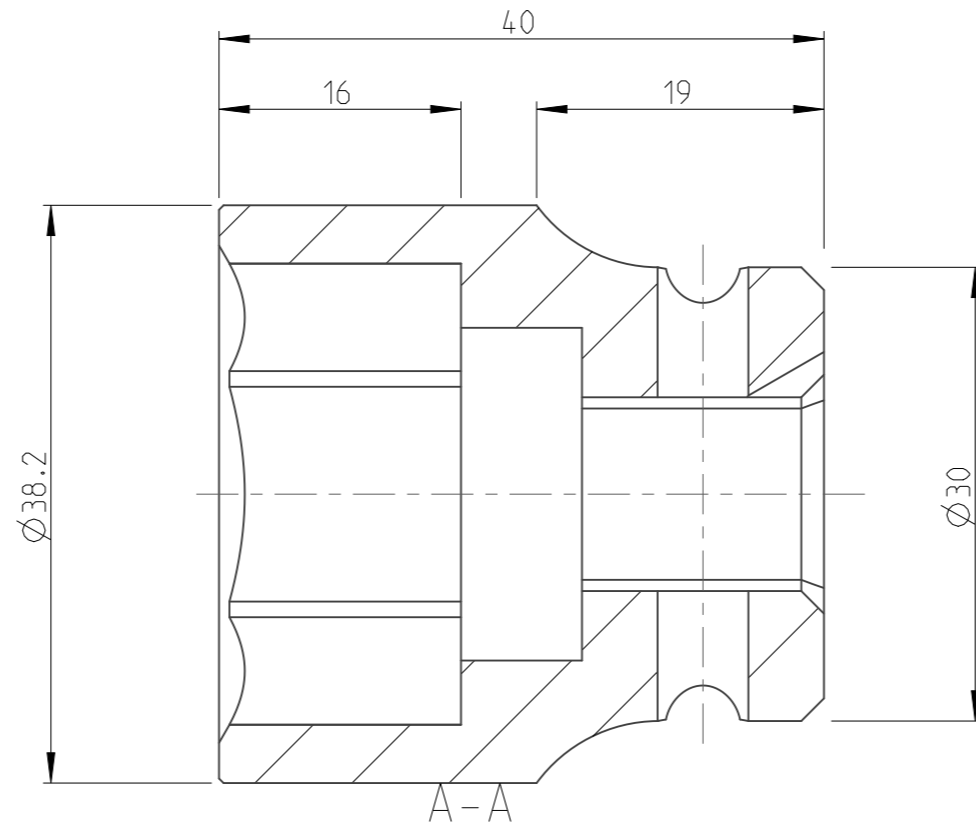

PART	4027130099	Status	Released	Rev./Iter	1.0
Drawing	4027130099	Status		Rev./Iter	1.0

1:1

proprietary document. Not to be used in any way without our consent.

SALTUS

Name	Socket-SQ1/2"-L40-HEX1.1/16"
Designation	4027 1300 99