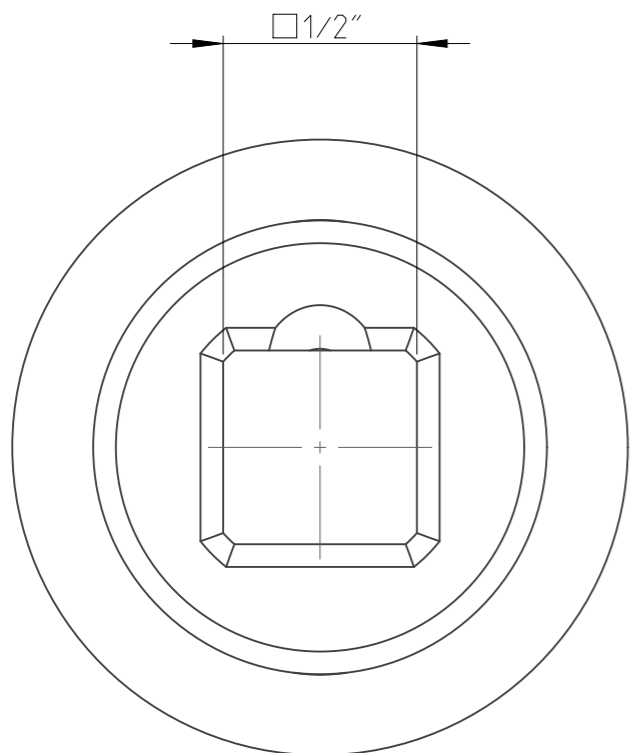

PART	4027130098	Status	Released	Rev./Iter	1.0
Drawing	4027130098	Status		Rev./Iter	1.0

proprietary document. Not to be used in any way without our consent.

SALTUS	Name	Socket-SQ1/2"-L42-HEX1.1/8"
	Designation	4027 1300 98