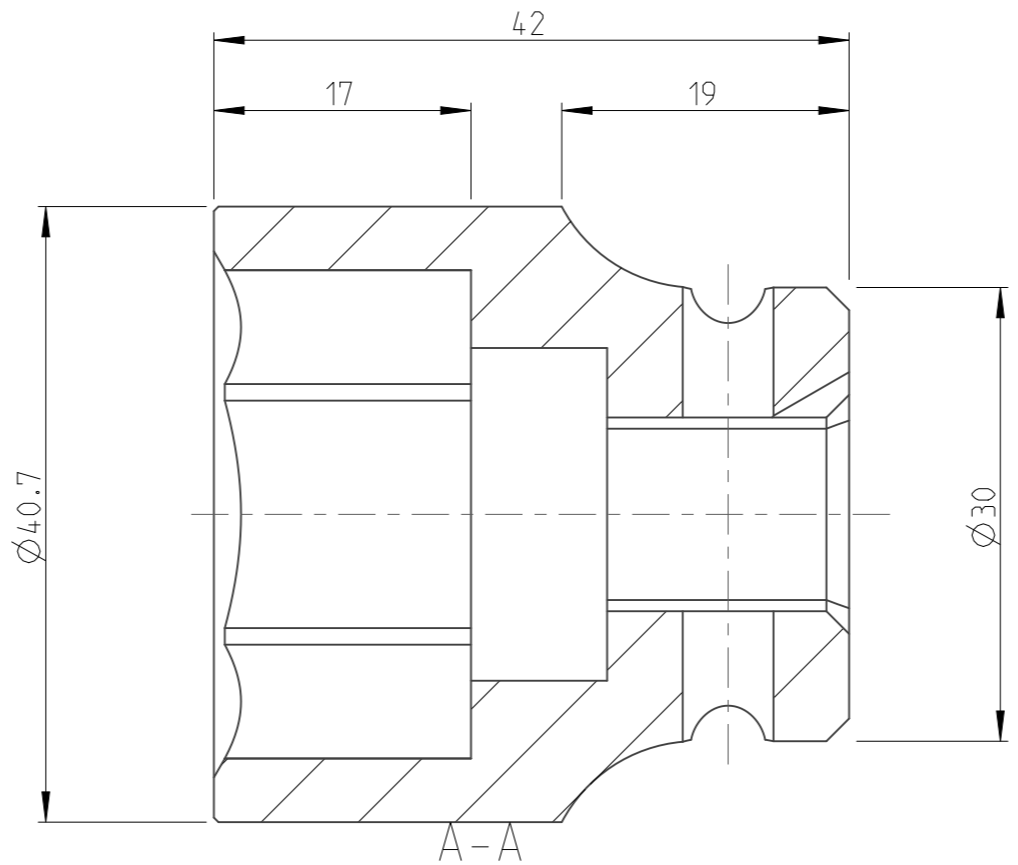

PART	4027130098	Status	Released	Rev./Iter	1.0
Drawing	4027130098	Status		Rev./Iter	1.0

proprietary document. Not to be used in any way without our consent.

SALTUS	Name	Socket-SQ1/2"-L42-HEX1.1/8"
	Designation	4027 1300 98