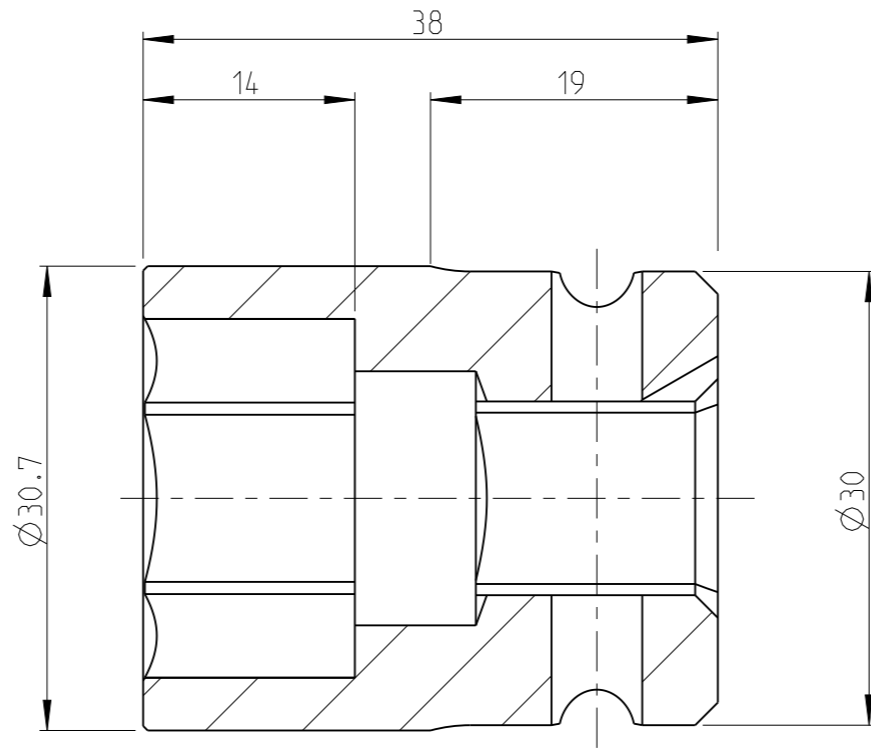

PART	4027130021	Status	Released	Rev. / Iter	0.0
Drawing	4027130021	Status		Rev. / Iter	0.0

proprietary document. Not to be used in any way without our consent.

SALTUS

Name	Socket-SQ1/2"-L38-HEX21
Designation	4027 1300 21