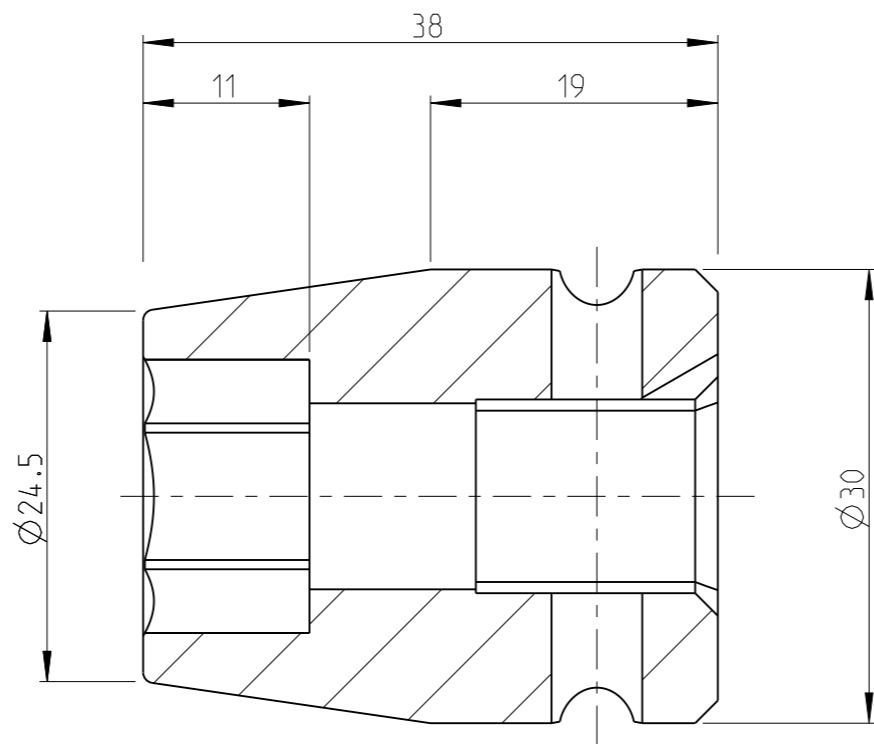

PART	4027130016	Status	Released	Rev. / Iter	0.0
Drawing	4027130016	Status		Rev. / Iter	0.0

proprietary document. Not to be used in any way without our consent.

SALTUS

Name	Socket-SQ1/2"-L38-HEX16
Designation	4027 1300 16