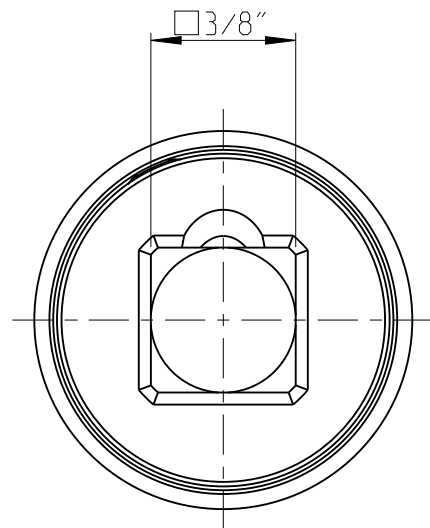

ASSEMBLY	40271294.14	Status	Released	Rev. / Iter	0.0
DRAWING	40271294.14	Status		Rev. / Iter	0.0

proprietary document. Not to be used in any way without our consent.

SALTUS	Name	Skt-SQ3/8"-L62.5-SD14-RM-R-1
	Designation	4027 1294 14