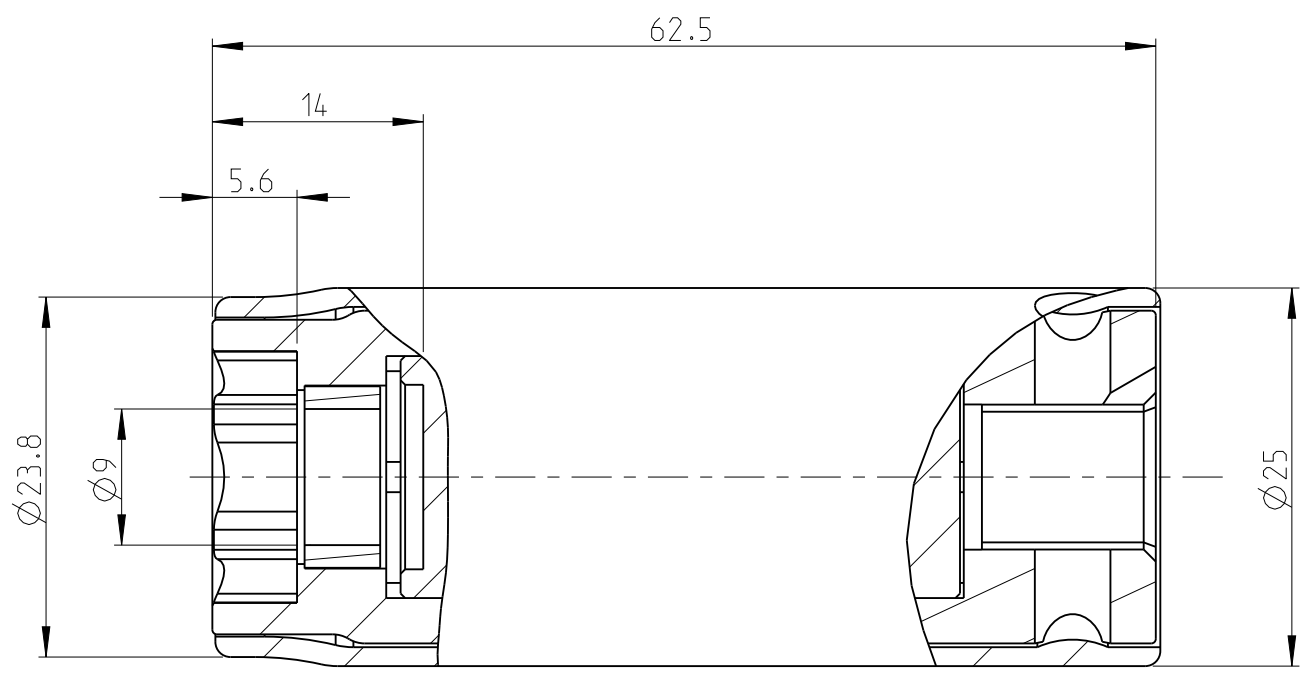

ASSEMBLY	40271294.14	Status	Released	Rev. / Iter	0.0
DRAWING	40271294.14	Status		Rev. / Iter	0.0

proprietary document. Not to be used in any way without our consent.

SALTUS	Name	Skt-SQ3/8"-L62.5-SD14-RM-R-1
	Designation	4027 1294 14