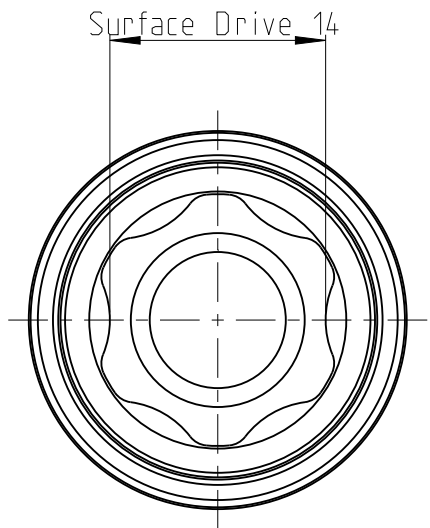

ASSEMBLY	40271294.14	Status	Released	Rev. / Iter	0.0
DRAWING	40271294.14	Status		Rev. / Iter	0.0

proprietary document. Not to be used in any way without our consent.

SALTUS	Name	Skt-SQ3/8"-L62.5-SD14-RM-R-1
	Designation	4027 1294 14