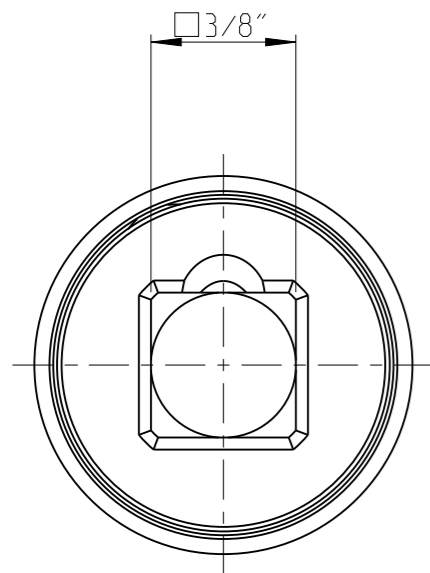

ASSEM	40271294.12	Status	Released	Rev./Iter	1.1
Drawing	40271294.12	Status		Rev./Iter	1.1

proprietary document. Not to be used in any way without our consent.

SALTUS	Name	Socket-SQ3/8"-L62.5-SD12"-R-1
	Designation	4027 1294 12