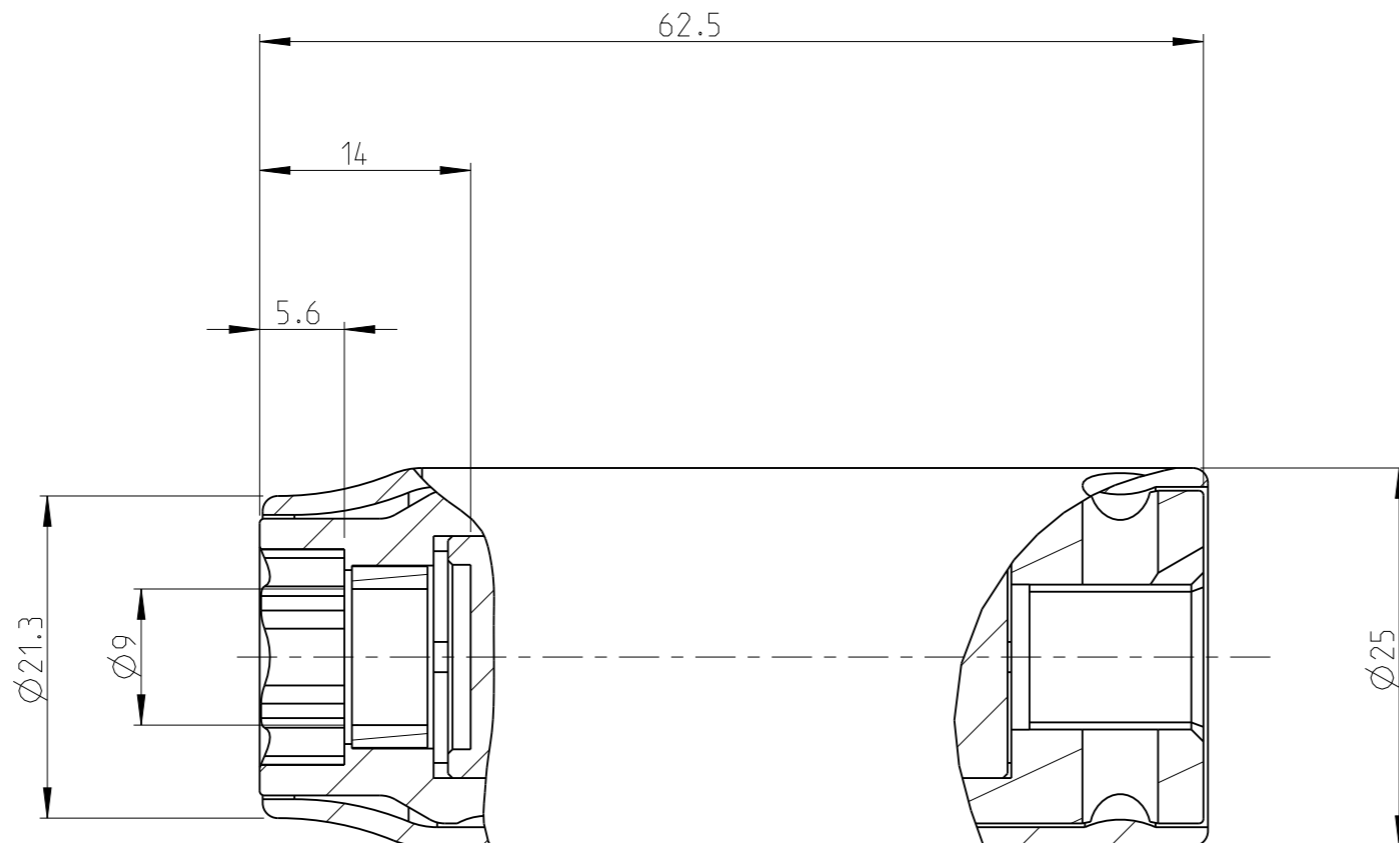

ASSEM	40271294.12	Status	Released	Rev./Iter	1.1
Drawing	40271294.12	Status		Rev./Iter	1.1

proprietary document. Not to be used in any way without our consent.

SALTUS	Name	Socket-SQ3/8"-L62.5-SD12"-R-1
	Designation	4027 1294 12