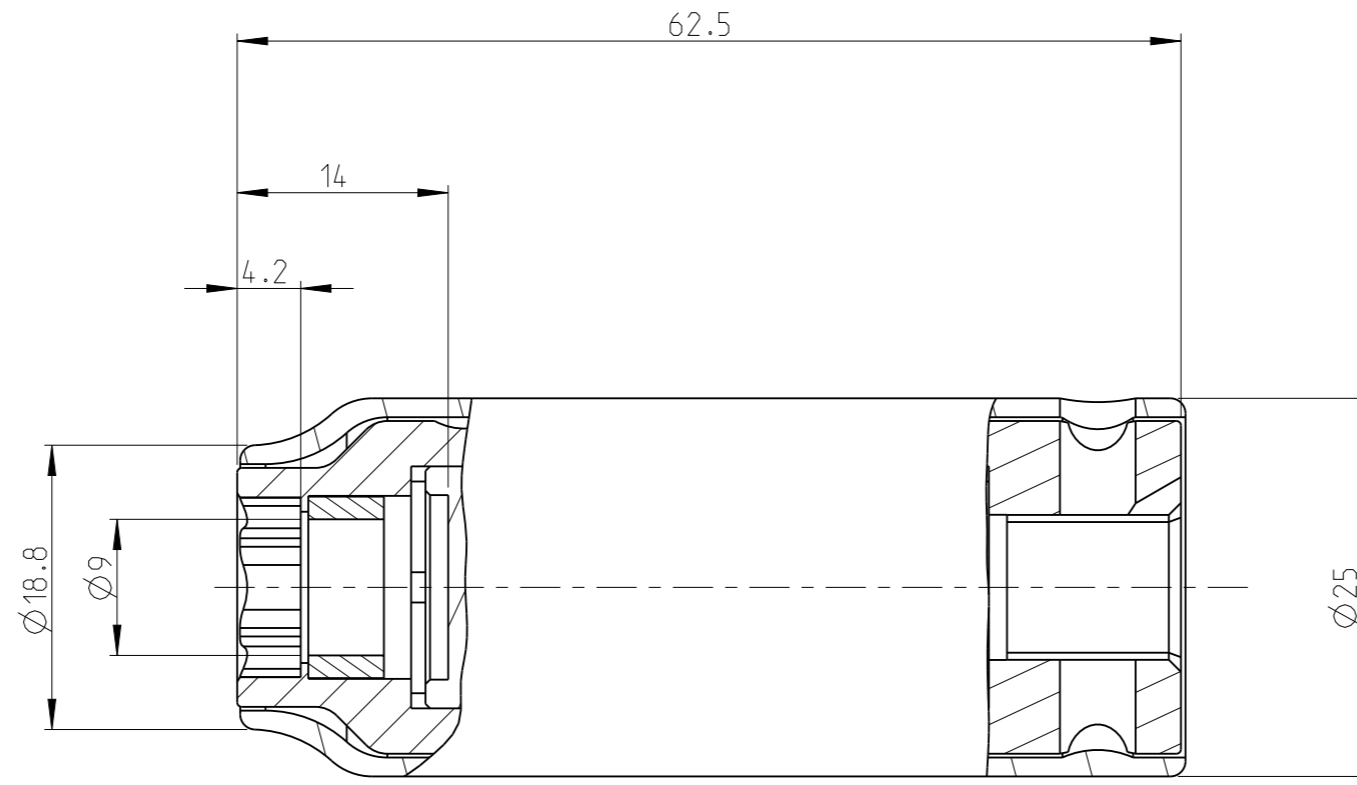

ASSEMBLY	40271294-10	Status	Released	Rev. / Iter	3.1
DRAWING	40271294-10	Status		Rev. / Iter	3.1

proprietary document. Not to be used in any way without our consent.

SALTUS

Name
Socket-SQ3/8"-L62.5-SD10-RM-R-1
Designation
4027 1294 10