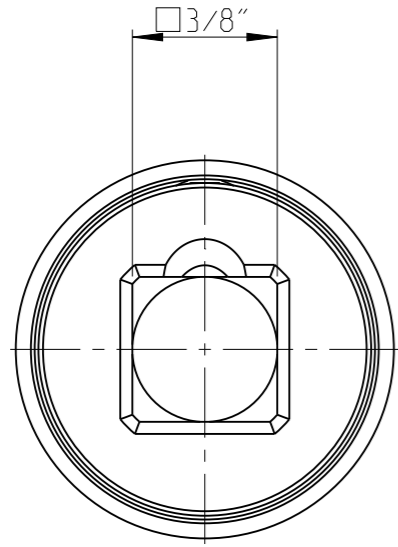

ASSEMBLY	40271294-10	Status	Released	Rev. / Iter	3.1
DRAWING	40271294-10	Status		Rev. / Iter	3.1

proprietary document. Not to be used in any way without our consent.

SALTUS

Name
Socket-SQ3/8"-L62.5-SD10-RM-R-1
Designation
4027 1294 10