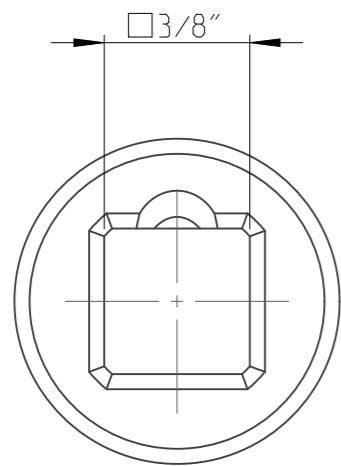

PART	4027128614	Status	Released	Rev./Iter	1.1
Drawing	4027128614	Status		Rev./Iter	1.1

proprietary document. Not to be used in any way without our consent.

SALTUS

Name	Socket-SQ3/8"-L50-HEX14-M-TW
Designation	4027 1286 14