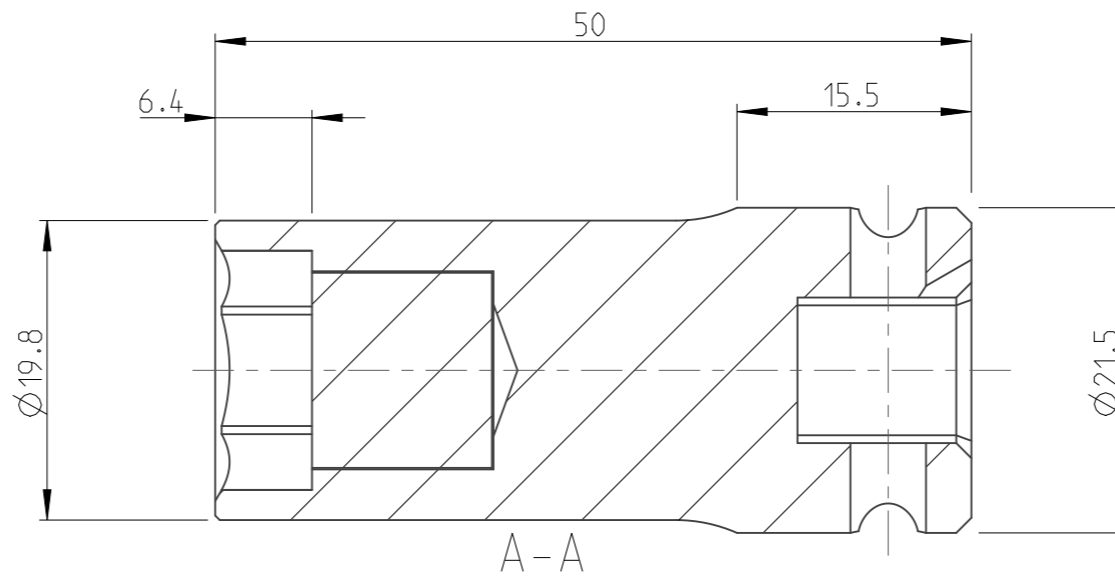

PART	4027128614	Status	Released	Rev./Iter	1.1
Drawing	4027128614	Status		Rev./Iter	1.1

proprietary document. Not to be used in any way without our consent.

SALTUS

Name	Socket-SQ3/8"-L50-HEX14-M-TW
Designation	4027 1286 14