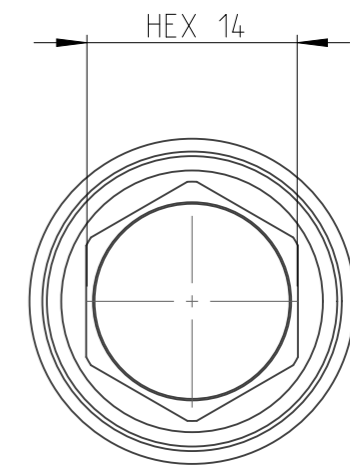

PART	4027128614	Status	Released	Rev./Iter	1.1
Drawing	4027128614	Status		Rev./Iter	1.1

proprietary document. Not to be used in any way without our consent.

SALTUS

Name	Socket-SQ3/8"-L50-HEX14-M-TW
Designation	4027 1286 14