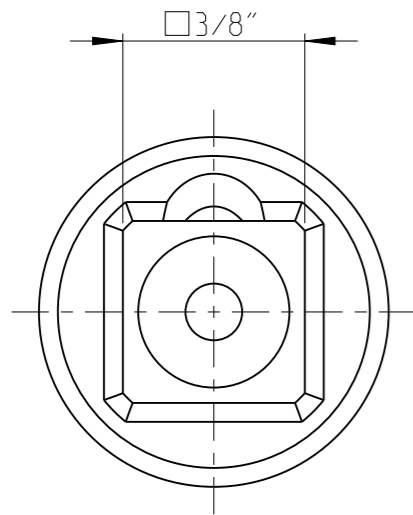

PART	4027128612	Status	Released	Rev./Iter	0.0
Drawing	4027128612	Status		Rev./Iter	0.0

proprietary document. Not to be used in any way without our consent.

SALTUS

Name
Socket-SQ3/8"-L50-HEX12-M-TW
Designation
4027 1286 12