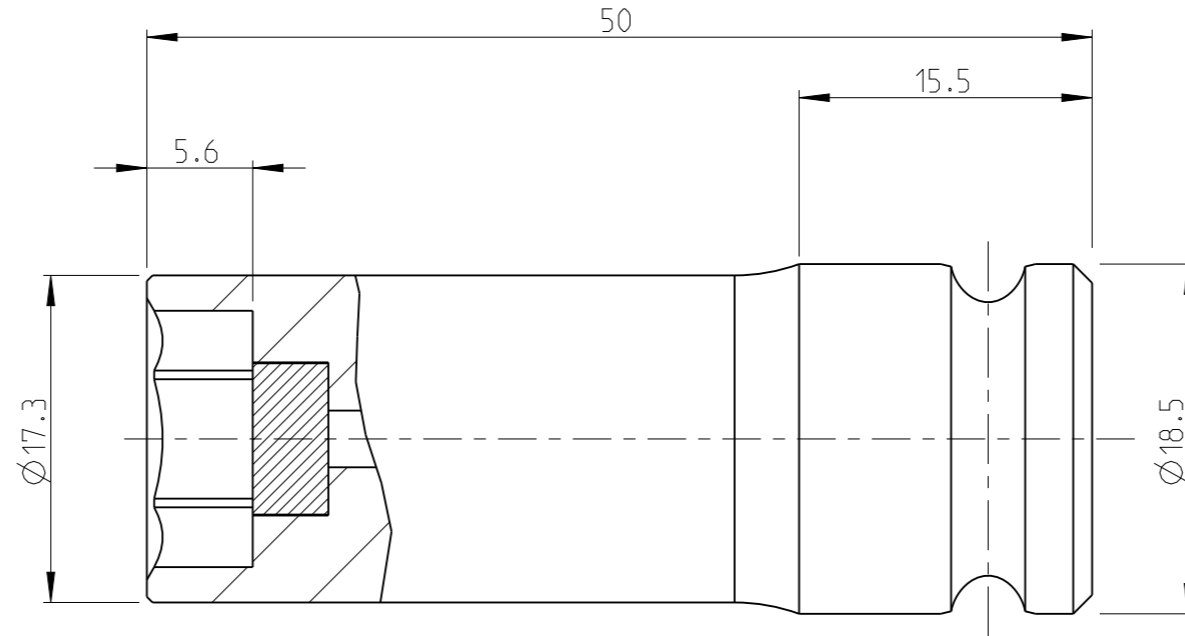

PART	4027128612	Status	Released	Rev./Iter	0.0
Drawing	4027128612	Status		Rev./Iter	0.0

proprietary document. Not to be used in any way without our consent.

SALTUS

Name
Socket-SQ3/8"-L50-HEX12-M-TW
Designation
4027 1286 12