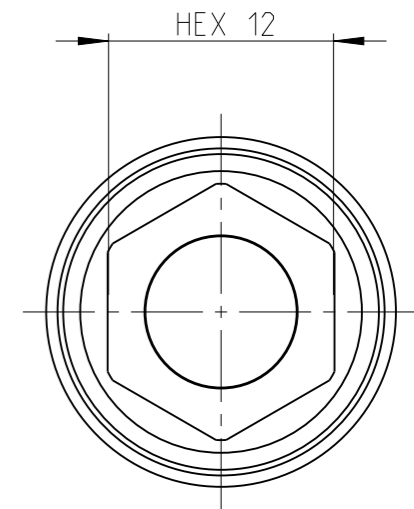

PART	4027128612	Status	Released	Rev./Iter	0.0
Drawing	4027128612	Status		Rev./Iter	0.0

proprietary document. Not to be used in any way without our consent.

SALTUS

Name
Socket-SQ3/8"-L50-HEX12-M-TW
Designation
4027 1286 12