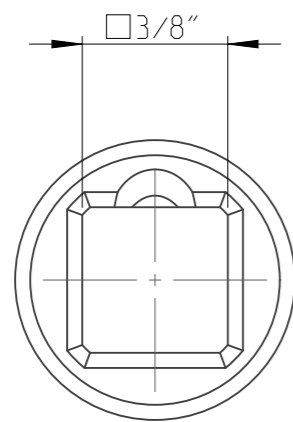

PART	4027128611	Status	Released	Rev. / Iter	1.2
Drawing	4027128611	Status		Rev. / Iter	1.2

proprietary document. Not to be used in any way without our consent.

SALTUS

Name	Socket-SQ3/8"-L50-HEX11-M-TW
Designation	4027 1286 11