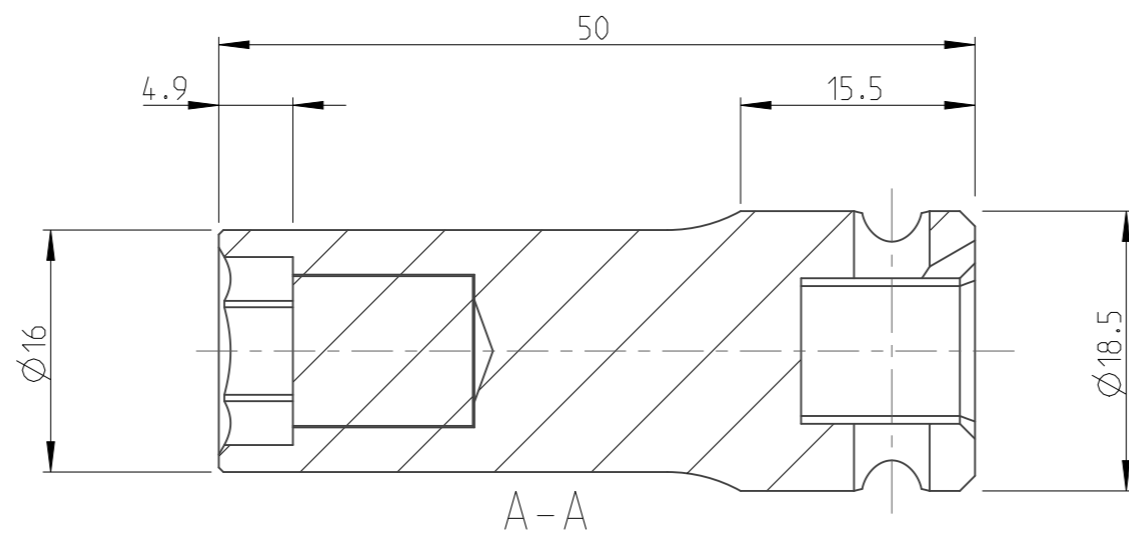

PART	4027128611	Status	Released	Rev. / Iter	1.2
Drawing	4027128611	Status		Rev. / Iter	1.2

proprietary document. Not to be used in any way without our consent.

SALTUS

Name	Socket-SQ3/8"-L50-HEX11-M-TW
Designation	4027 1286 11