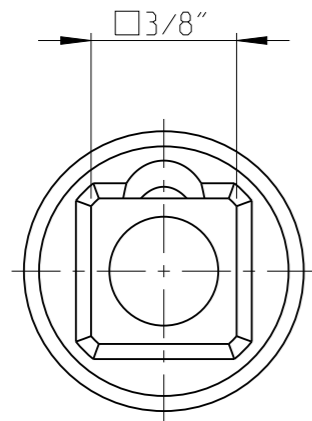

PART	4027128610	Status	Released	Rev./Iter	1.1
Drawing	4027128610	Status		Rev./Iter	1.1

proprietary document. Not to be used in any way without our consent.

SALTUS

Name
Socket-SQ3/8"-L50-HEX10-M-TW
Designation
4027 1286 10