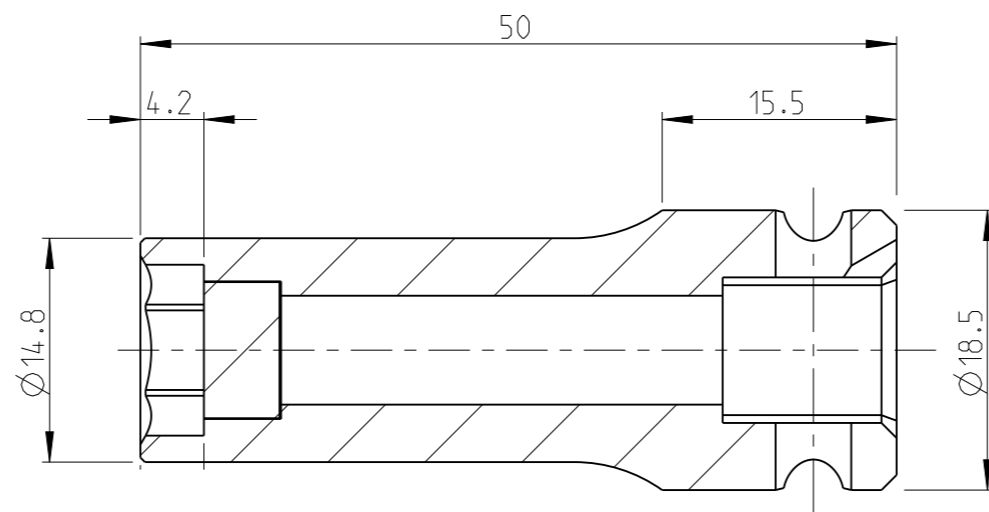

PART	4027128610	Status	Released	Rev./Iter	1.1
Drawing	4027128610	Status		Rev./Iter	1.1

proprietary document. Not to be used in any way without our consent.

SALTUS

Name
Socket-SQ3/8"-L50-HEX10-M-TW
Designation
4027 1286 10