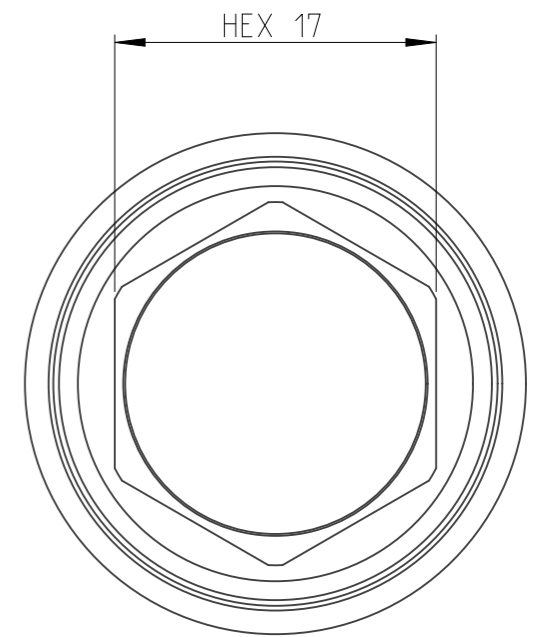

ASSEMBLY	4027128517	Status	Released	Rev. / Iter	1.0
DRAWING	4027128517	Status		Rev. / Iter	1.0

A-A
5:2

2:1

proprietary document. Not to be used in any way without our consent.

SALTUS

Name	Socket-SQ3/8"-L50-HEX17-M-R-TW
Designation	4027 1285 17