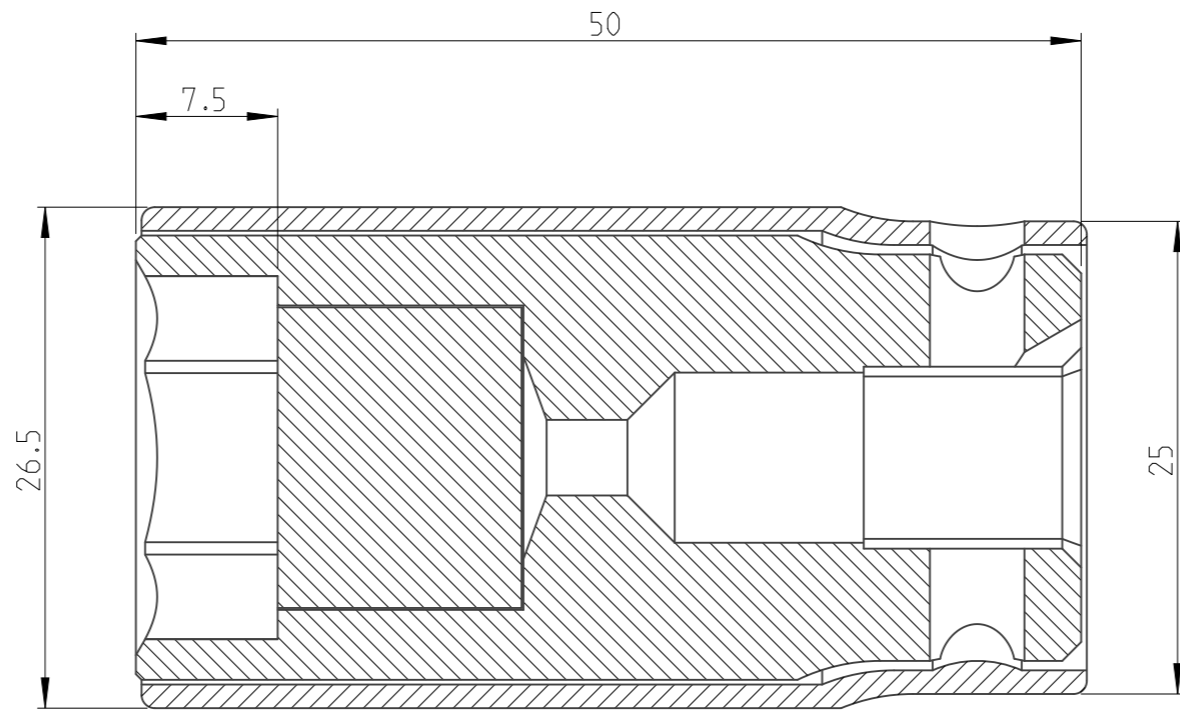

ASSEMBLY	4027128517	Status	Released	Rev. / Iter	1.0
DRAWING	4027128517	Status		Rev. / Iter	1.0

A-A
5:2

2:1

proprietary document. Not to be used in any way without our consent.

SALTUS

Name	Socket-SQ3/8"-L50-HEX17-M-R-TW
Designation	4027 1285 17