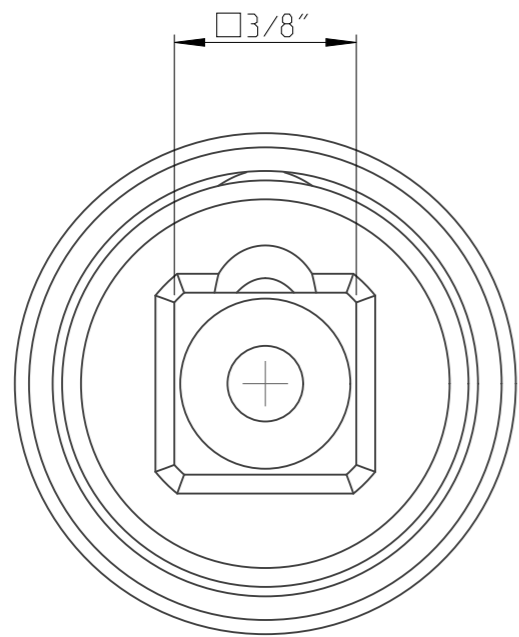

ASSEMBLY	4027128517	Status	Released	Rev. / Iter	1.0
DRAWING	4027128517	Status		Rev. / Iter	1.0

A-A
5:2

2:1

proprietary document. Not to be used in any way without our consent.

SALTUS

Name	Socket-SQ3/8"-L50-HEX17-M-R-TW
Designation	4027 1285 17