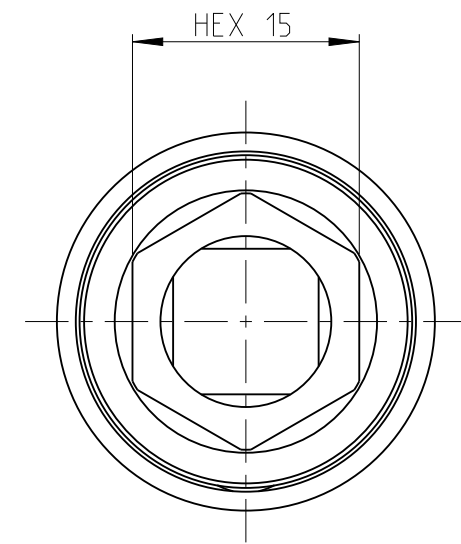

ASSEMBLY	4027126315	Status	Released	Rev. / Iter	1.0
DRAWING	4027126315	Status		Rev. / Iter	1.0

proprietary document. Not to be used in any way without our consent.

SALTUS

Name

Socket-SQ3/8"-L32-HEX15-R

Designation