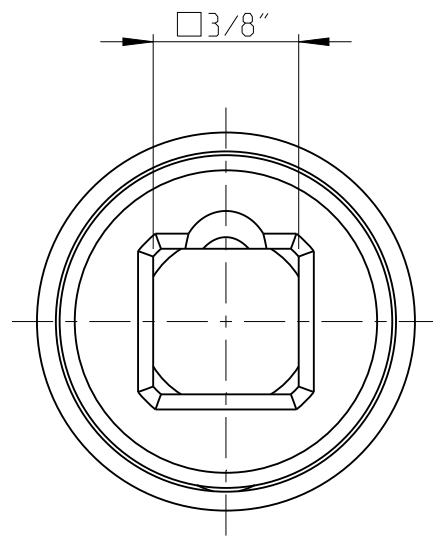

ASSEMBLY	4027126315	Status	Released	Rev. / Iter	1.0
DRAWING	4027126315	Status		Rev. / Iter	1.0

proprietary document. Not to be used in any way without our consent.

SALTUS

Name

Socket-SQ3/8"-L32-HEX15-R

Designation