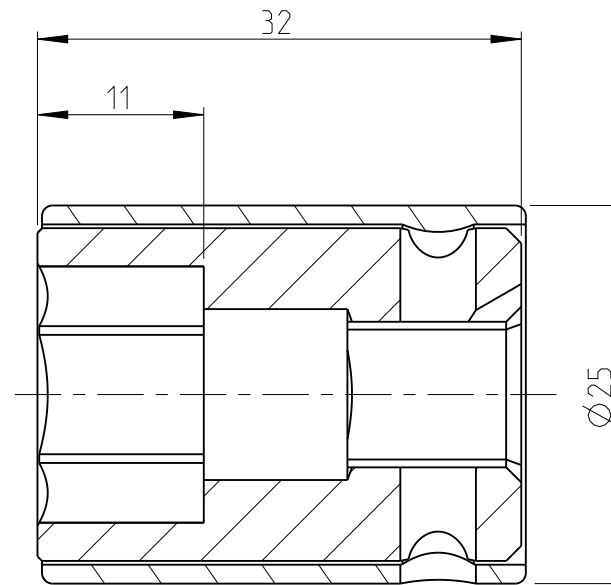

ASSEMBLY	4027126315	Status	Released	Rev. / Iter	1.0
DRAWING	4027126315	Status		Rev. / Iter	1.0

proprietary document. Not to be used in any way without our consent.

SALTUS

Name

Socket-SQ3/8"-L32-HEX15-R

Designation