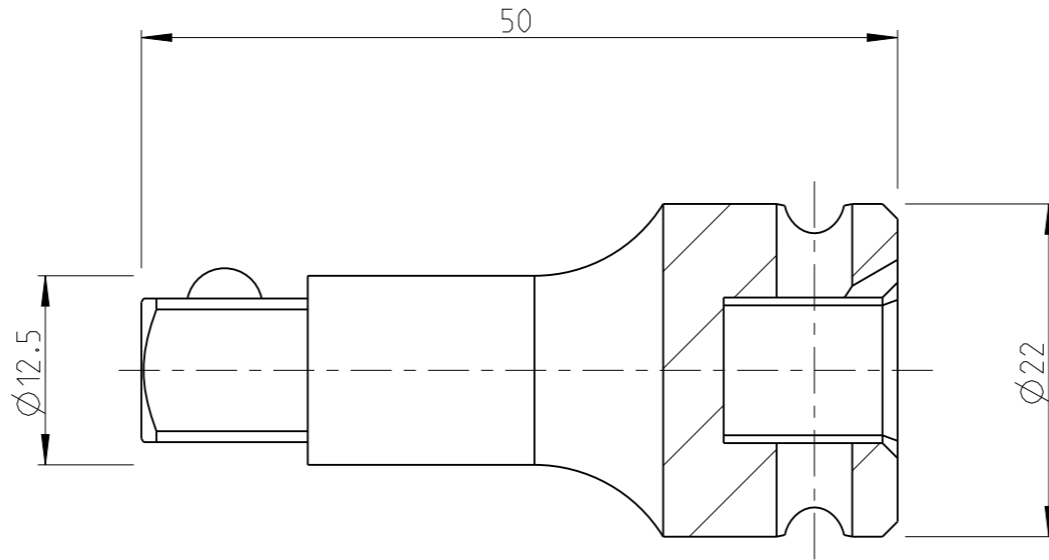

PART	4027123440	Status	Released	Rev./Iter	1.5
Drawing	4027123440	Status		Rev./Iter	1.5

proprietary document. Not to be used in any way without our consent.

SALTUS

Name
Extension-SQ3/8"-L50-SQ3/8"-B
Designation
4027 1234 40