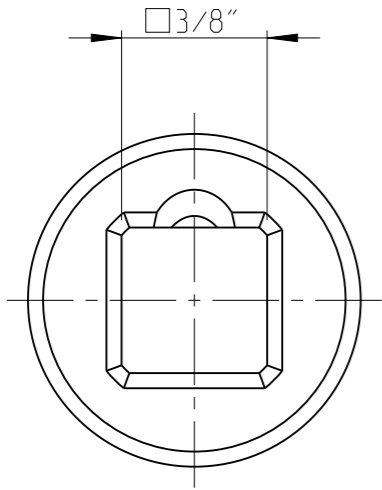

PART	4027123440	Status	Released	Rev./Iter	1.5
Drawing	4027123440	Status		Rev./Iter	1.5

proprietary document. Not to be used in any way without our consent.

SALTUS

Name
Extension-SQ3/8"-L50-SQ3/8"-B
Designation
4027 1234 40