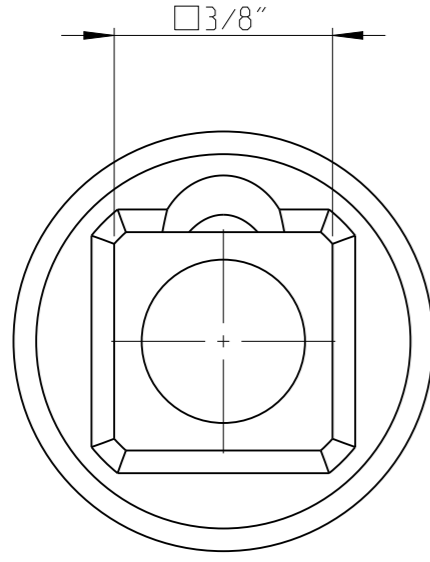

PART	4027121610	Status	In Work	Rev. / Iter	0.0
Drawing	4027121610	Status		Rev. / Iter	0.0

proprietary document. Not to be used in any way without our consent.

SALTUS	Name	Socket-SQ3/8"-L32-DHEX10-TW
	Designation	4027 1216 10