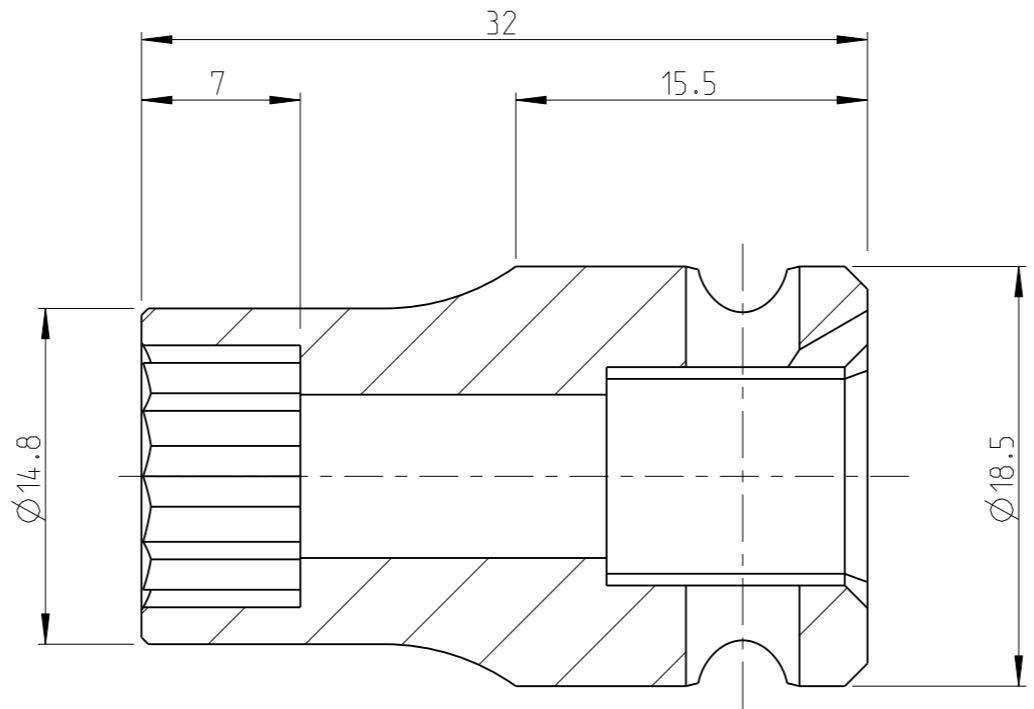

PART	4027121610	Status	In Work	Rev. / Iter	0.0
Drawing	4027121610	Status		Rev. / Iter	0.0

proprietary document. Not to be used in any way without our consent.

SALTUS	Name	Socket-SQ3/8"-L32-DHEX10-TW
	Designation	4027 1216 10