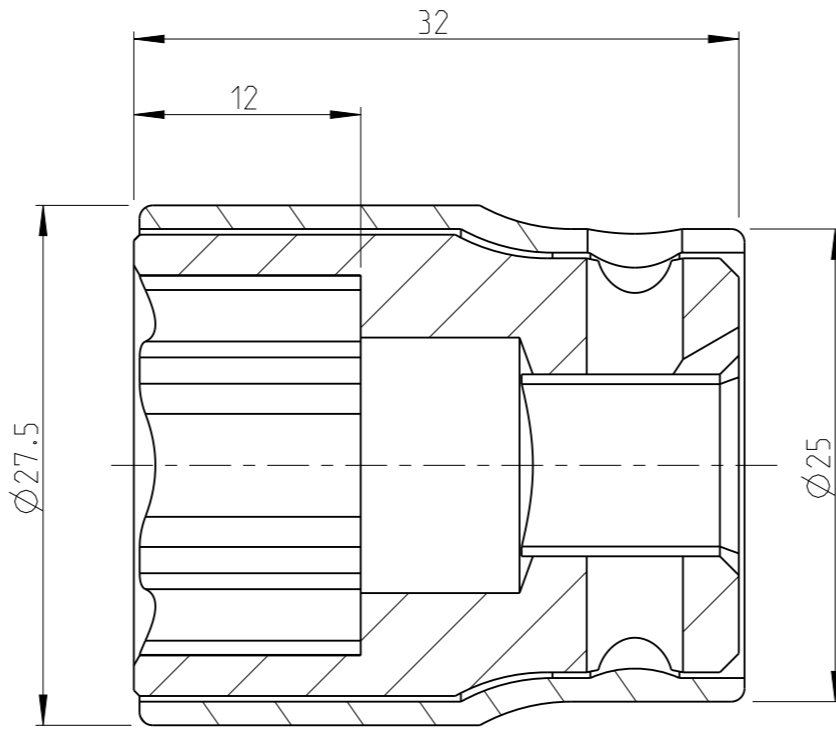

ASSEMBLY	4027121117	Status	Released	Rev. / Iter	1.0
DRAWING	4027121117	Status		Rev. / Iter	1.0

proprietary document. Not to be used in any way without our consent.

**SALTUS**

Name	Socket-SQ3/8"-L32-SD17-R
Designation	4027 1211 17