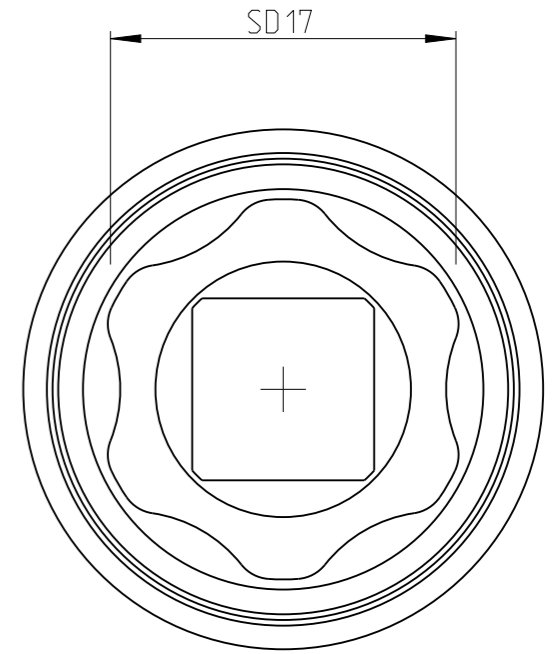

ASSEMBLY	4027121117	Status	Released	Rev. / Iter	1.0
DRAWING	4027121117	Status		Rev. / Iter	1.0

proprietary document. Not to be used in any way without our consent.

**SALTUS**

Name	Socket-SQ3/8"-L32-SD17-R
Designation	4027 1211 17