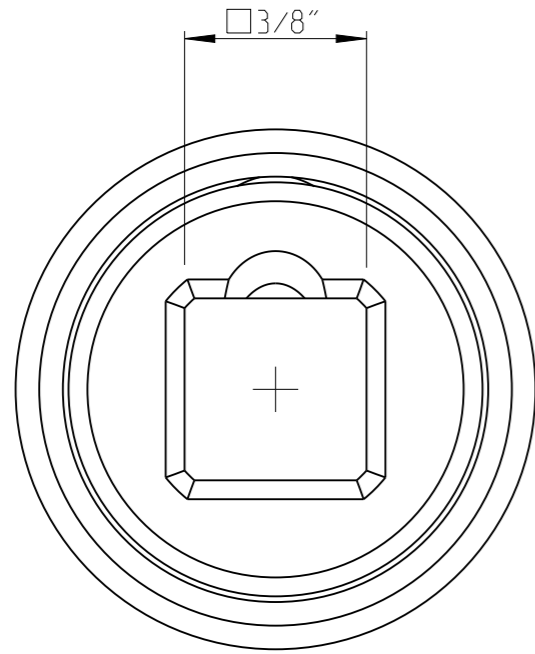

ASSEMBLY	4027121117	Status	Released	Rev. / Iter	1.0
DRAWING	4027121117	Status		Rev. / Iter	1.0

proprietary document. Not to be used in any way without our consent.

**SALTUS**

Name	Socket-SQ3/8"-L32-SD17-R
Designation	4027 1211 17