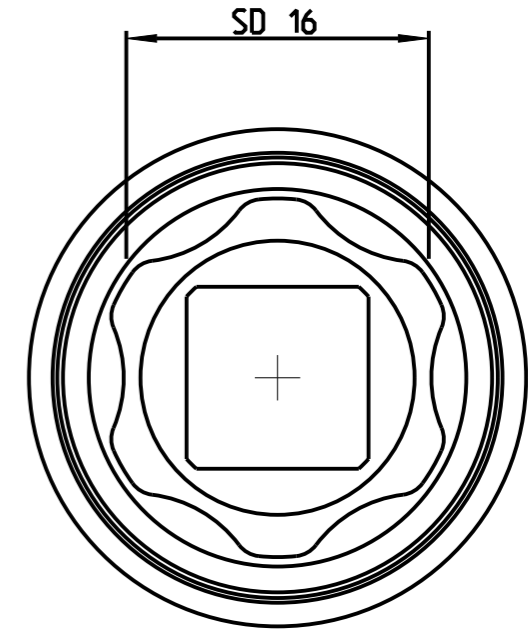

ASSEMBLY	4027121116	Status	Released	Rev. / Iter	2.1
DRAWING	4027121116	Status		Rev. / Iter	2.1

2:1

proprietary document. Not to be used in any way without our consent.

SALTUS

Name	Socket-SQ3/8"-L32-SD16-R
Designation	4027 1211 16