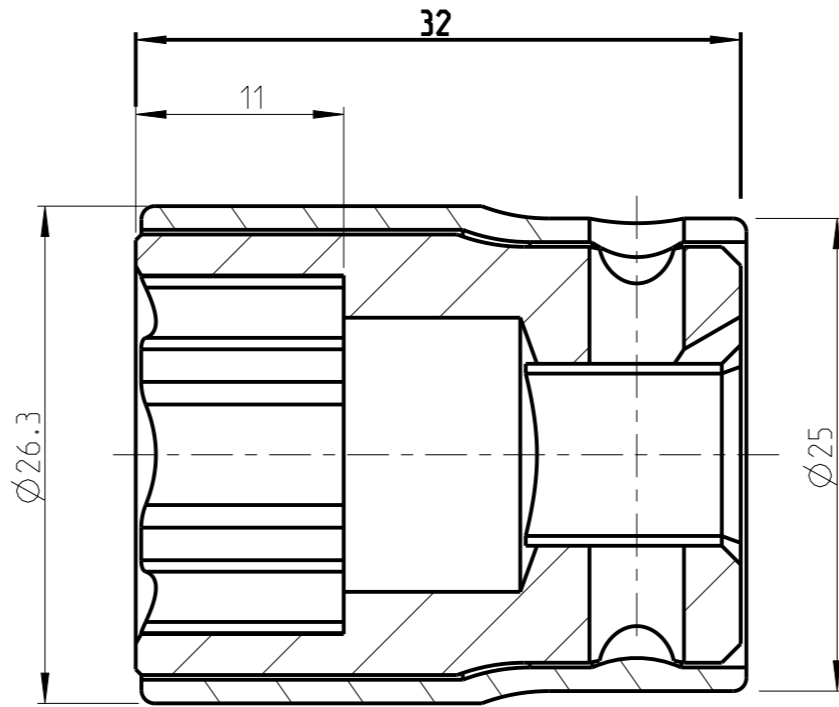

ASSEMBLY	4027121116	Status	Released	Rev. / Iter	2.1
DRAWING	4027121116	Status		Rev. / Iter	2.1

2:1

proprietary document. Not to be used in any way without our consent.

SALTUS

Name	Socket-SQ3/8"-L32-SD16-R
Designation	4027 1211 16