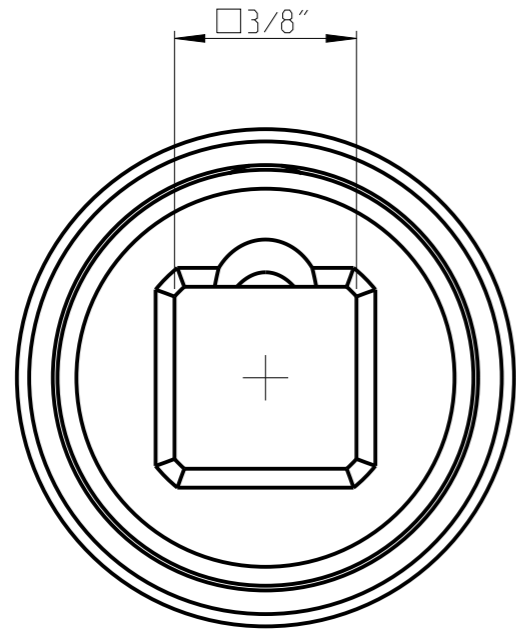

ASSEMBLY	4027121116	Status	Released	Rev. / Iter	2.1
DRAWING	4027121116	Status		Rev. / Iter	2.1

2:1

proprietary document. Not to be used in any way without our consent.

SALTUS

Name	Socket-SQ3/8"-L32-SD16-R
Designation	4027 1211 16