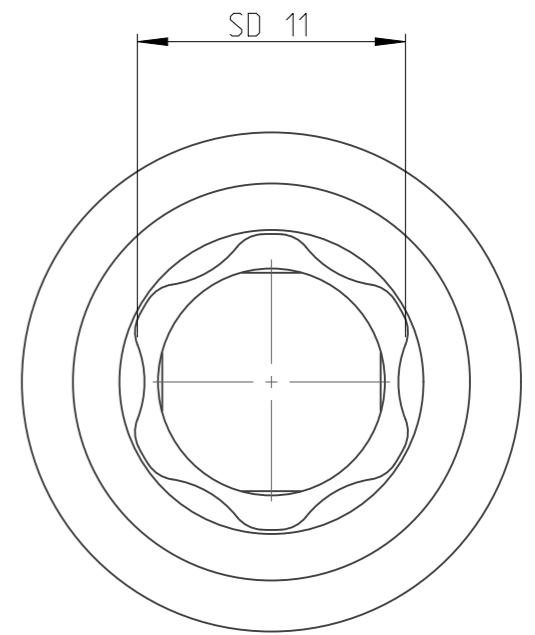

ASSEMBLY	4027121111	Status	Released	Rev. / Iter	1.2
DRAWING	4027121111	Status		Rev. / Iter	1.2

proprietary document. Not to be used in any way without our consent.

<b>SALTUS</b>	Name	Socket-SQ3/8"-L32-SD11-R
	Designation	4027 1211 11