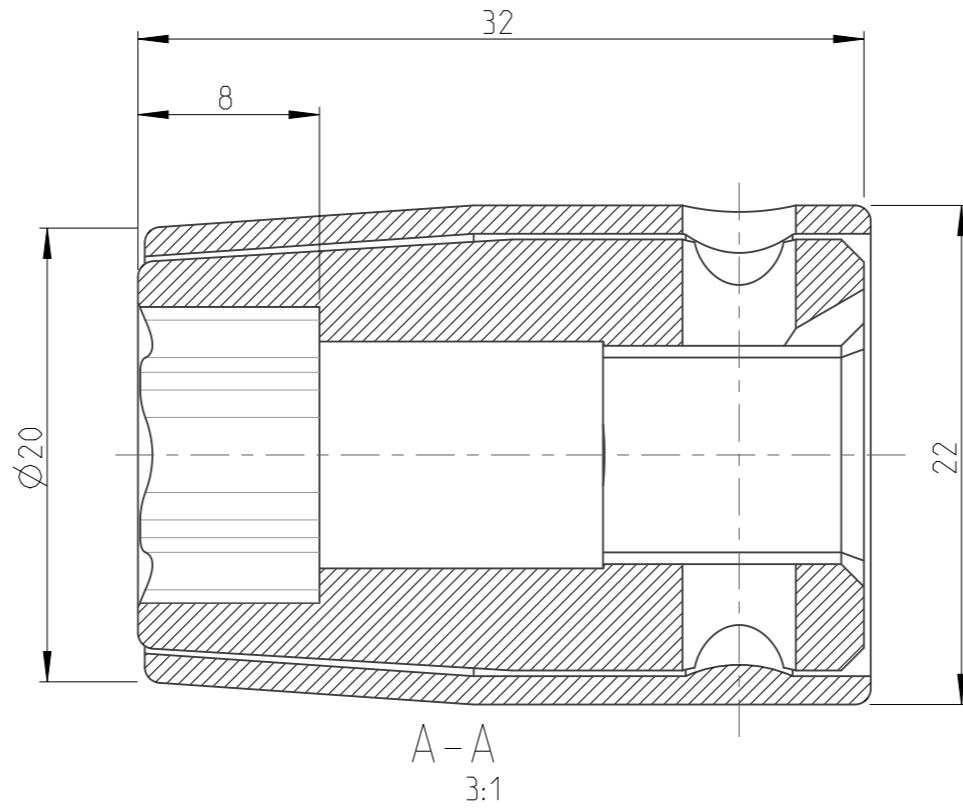

ASSEMBLY	4027121111	Status	Released	Rev. / Iter	1.2
DRAWING	4027121111	Status		Rev. / Iter	1.2

proprietary document. Not to be used in any way without our consent.

<b>SALTUS</b>	Name	Socket-SQ3/8"-L32-SD11-R
	Designation	4027 1211 11