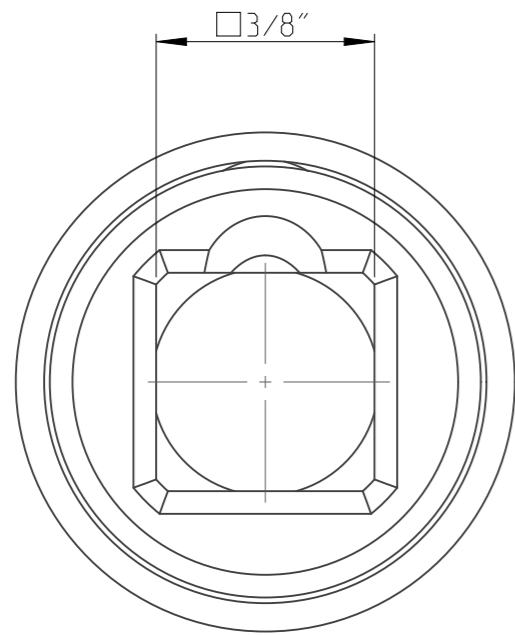

ASSEMBLY	4027121111	Status	Released	Rev. / Iter	1.2
DRAWING	4027121111	Status		Rev. / Iter	1.2

proprietary document. Not to be used in any way without our consent.

<b>SALTUS</b>	Name	Socket-SQ3/8"-L32-SD11-R
	Designation	4027 1211 11