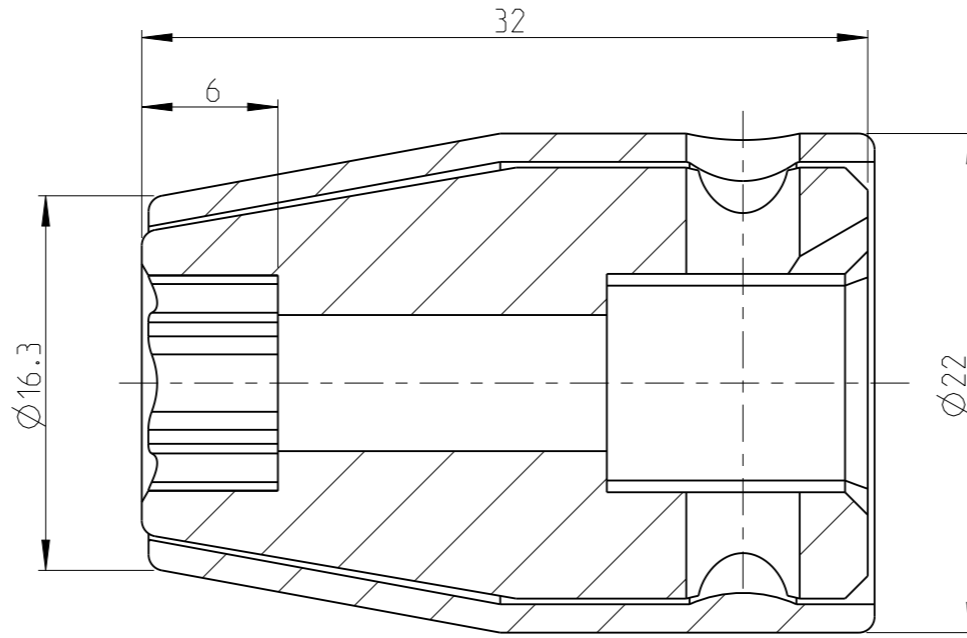

ASSEM	4027121108	Status	Released	Rev./Iter	1.0
Drawing	4027121108	Status		Rev./Iter	1.0

proprietary document. Not to be used in any way without our consent.

SALTUS

Name	Socket-SQ3/8"-L32-SD8-R
Designation	4027 1211 08