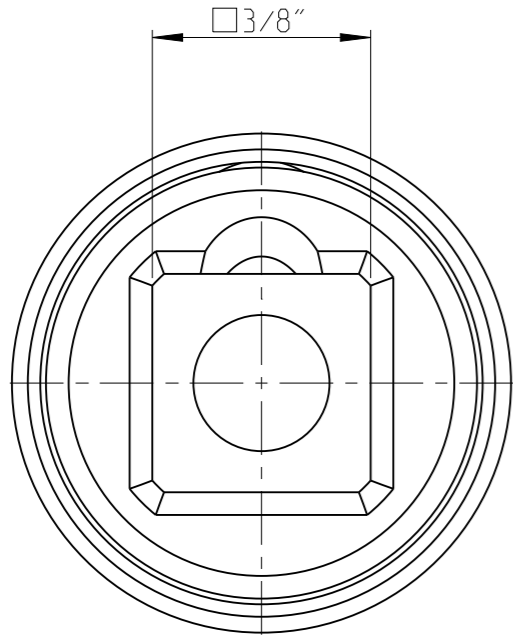

ASSEM	4027121108	Status	Released	Rev./Iter	1.0
Drawing	4027121108	Status		Rev./Iter	1.0

proprietary document. Not to be used in any way without our consent.

SALTUS

Name	Socket-SQ3/8"-L32-SD8-R
Designation	4027 1211 08