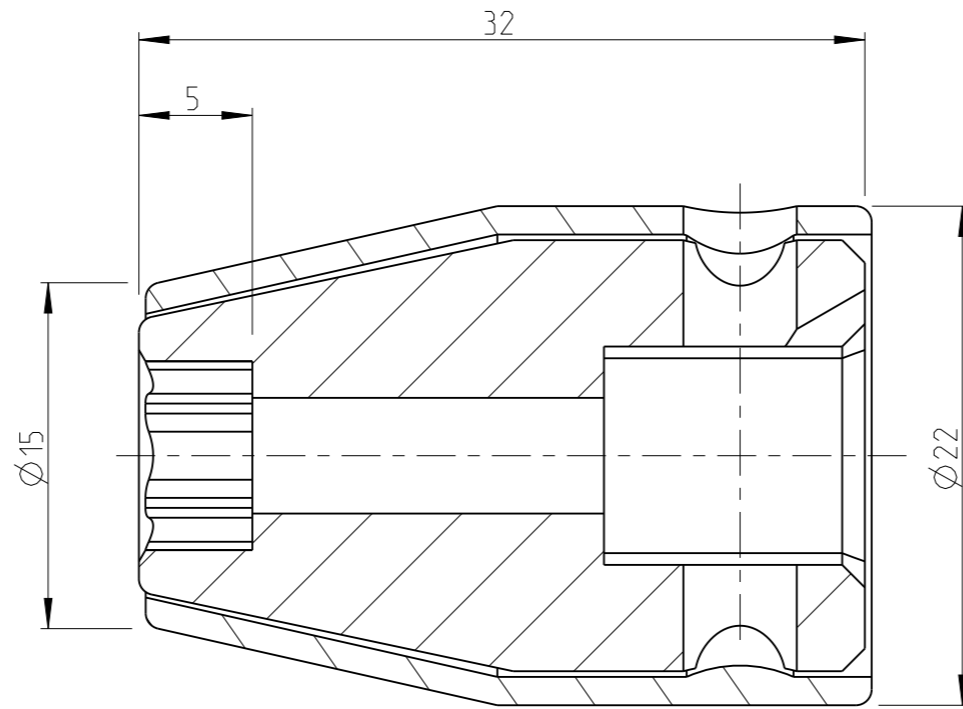

ASSEMBLY	4027121107	Status	Released	Rev. / Iter	1.1
Drawing	4027121107	Status		Rev. / Iter	1.1

proprietary document. Not to be used in any way without our consent.

<b>SALTUS</b>	Name	Socket-SQ3/8"-L32-SD7-R
	Designation	4027 1211 07