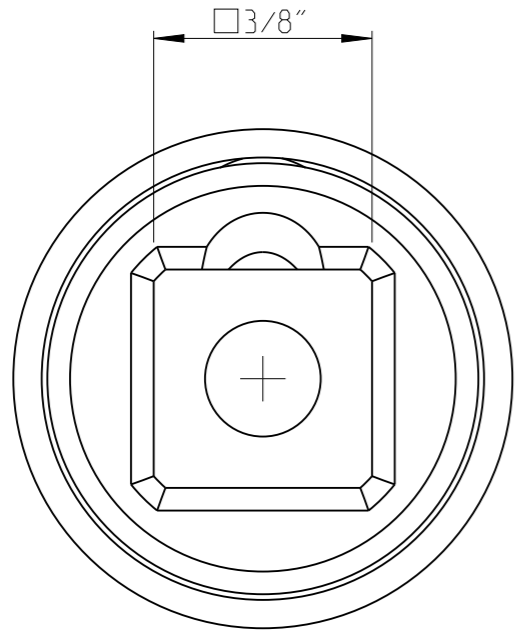

ASSEMBLY	4027121107	Status	Released	Rev. / Iter	1.1
Drawing	4027121107	Status		Rev. / Iter	1.1

proprietary document. Not to be used in any way without our consent.

<b>SALTUS</b>	Name	Socket-SQ3/8"-L32-SD7-R
	Designation	4027 1211 07