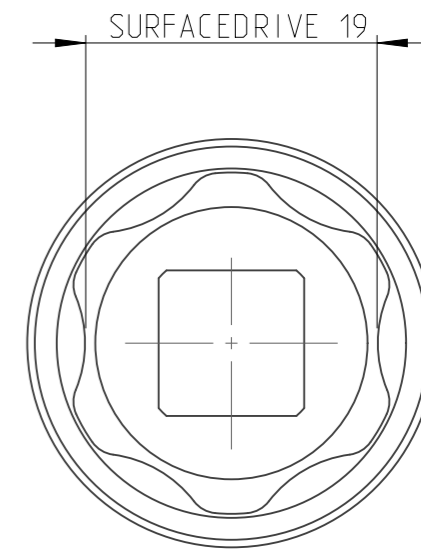

PART	4027121019	Status	Released	Rev./Iter	1.0
Drawing	4027121019	Status		Rev./Iter	1.0

proprietary document. Not to be used in any way without our consent.

SALTUS

Name	Socket-SQ3/8"-L80-SD19
Designation	4027 1210 19