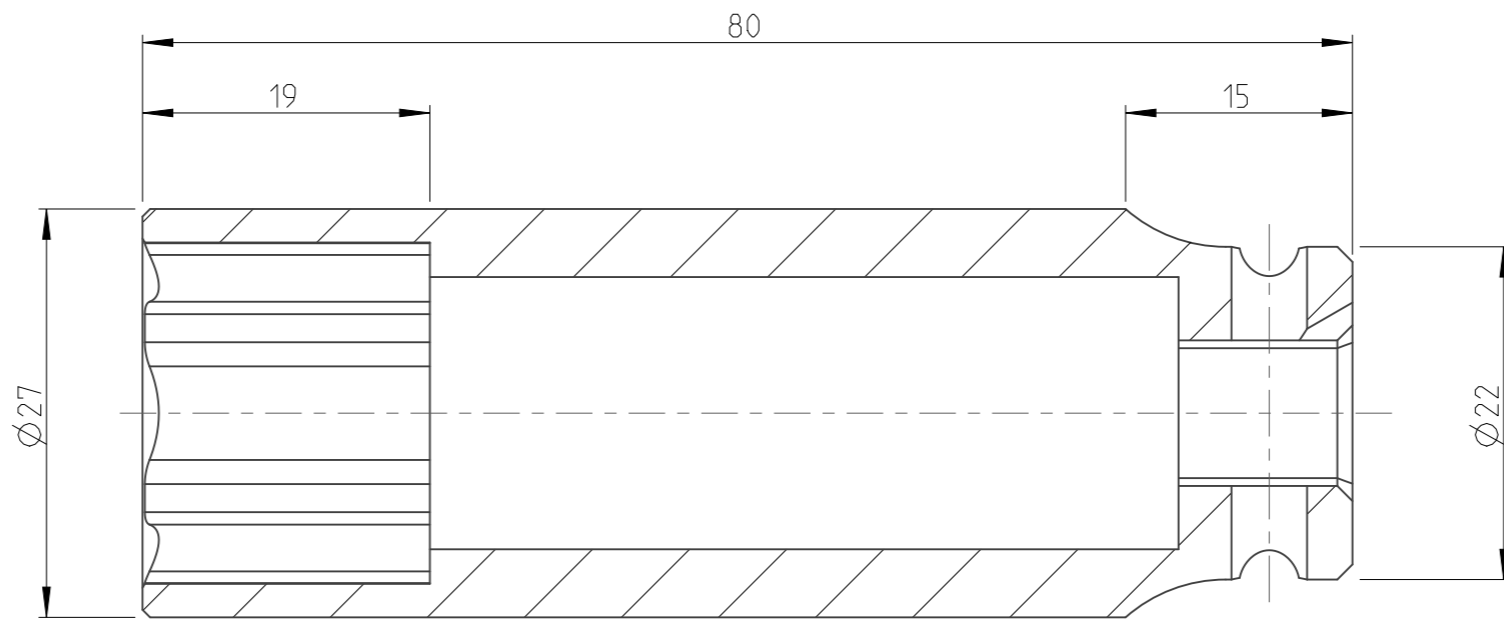

PART	4027121019	Status	Released	Rev./Iter	1.0
Drawing	4027121019	Status		Rev./Iter	1.0

proprietary document. Not to be used in any way without our consent.

SALTUS

Name	Socket-SQ3/8"-L80-SD19
Designation	4027 1210 19