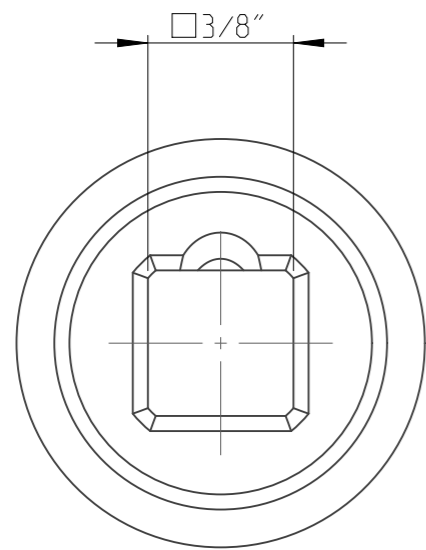

PART	4027121019	Status	Released	Rev./Iter	1.0
Drawing	4027121019	Status		Rev./Iter	1.0

proprietary document. Not to be used in any way without our consent.

SALTUS

Name	Socket-SQ3/8"-L80-SD19
Designation	4027 1210 19