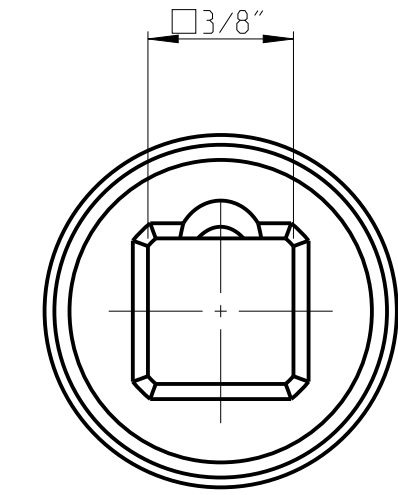

PART	4027121016	Status	Released	Rev./Iter	1.0
Drawing	4027121016	Status		Rev./Iter	1.0

proprietary document. Not to be used in any way without our consent.

SALTUS	Name	Socket-SQ3/8"-L80-SD16
	Designation	4027 1210 16