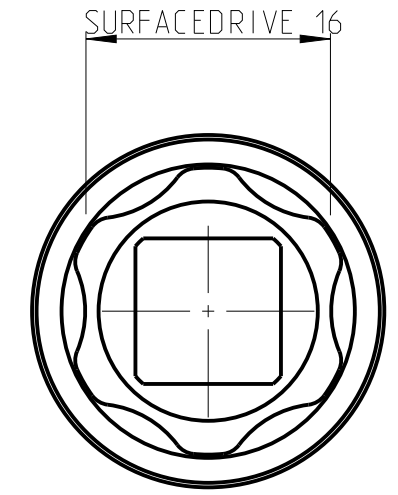

PART	4027121016	Status	Released	Rev./Iter	1.0
Drawing	4027121016	Status		Rev./Iter	1.0

proprietary document. Not to be used in any way without our consent.

SALTUS	Name	Socket-SQ3/8"-L80-SD16
	Designation	4027 1210 16