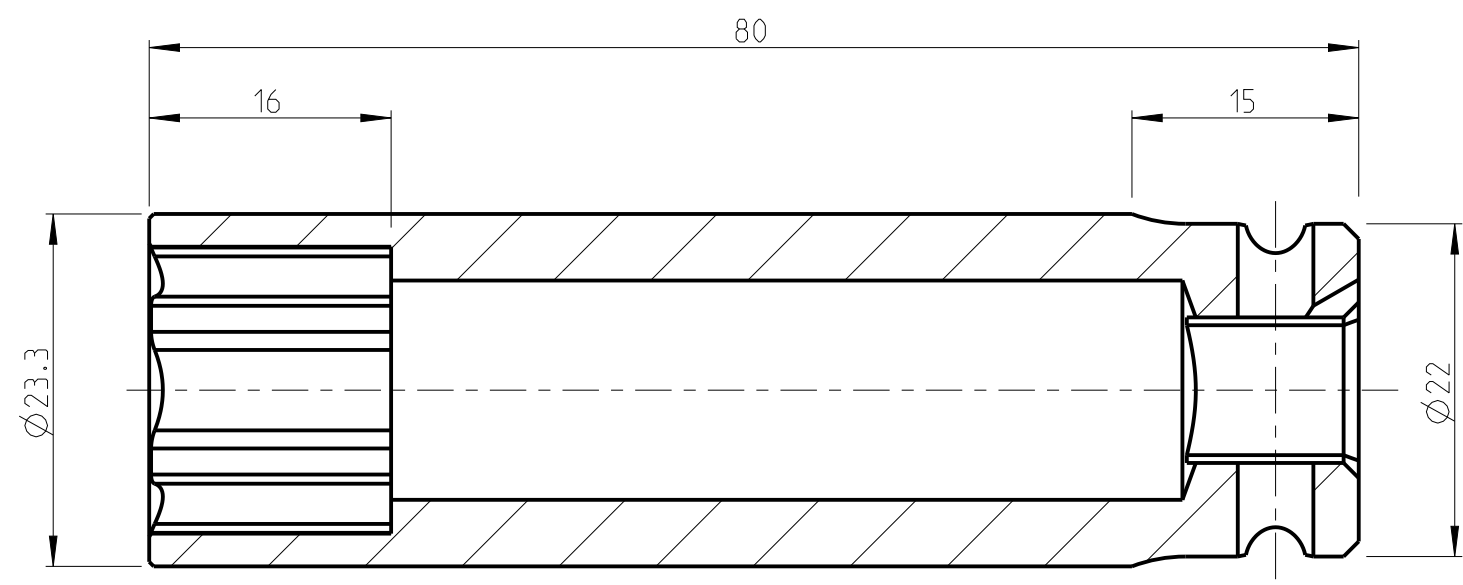

PART	4027121016	Status	Released	Rev./Iter	1.0
Drawing	4027121016	Status		Rev./Iter	1.0

proprietary document. Not to be used in any way without our consent.

SALTUS	Name	Socket-SQ3/8"-L80-SD16
	Designation	4027 1210 16