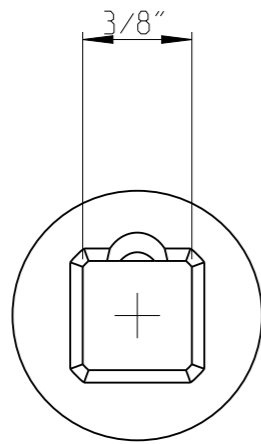

PART	4027121015	Status	Released	Rev./Iter	0,0
Drawing	4027121015	Status		Rev./Iter	0,0

Saltus proprietary document. Not to be used in any way without our written consent.

Saltus

Name	Socket-SQ3/8"-L80-SD15
Designation	4027 1210 15