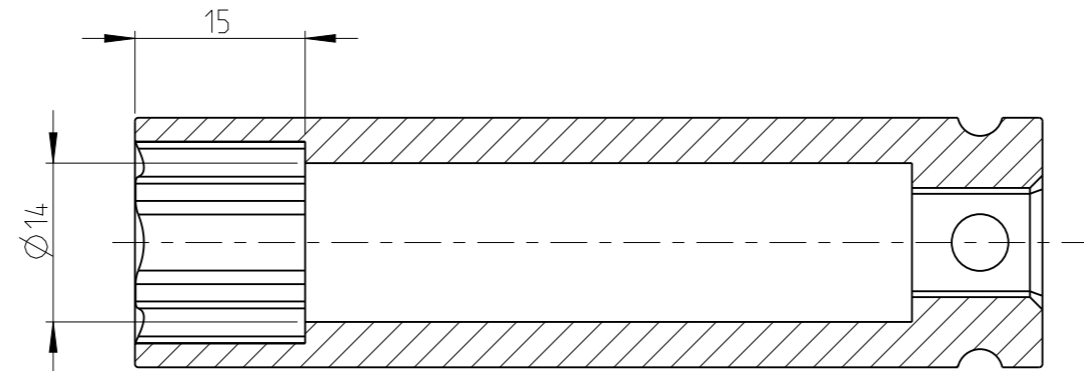

PART	4027121015	Status	Released	Rev./Iter	0,0
Drawing	4027121015	Status		Rev./Iter	0,0

Saltus proprietary document. Not to be used in any way without our written consent.

Saltus

Name	Socket-SQ3/8"-L80-SD15
Designation	4027 1210 15