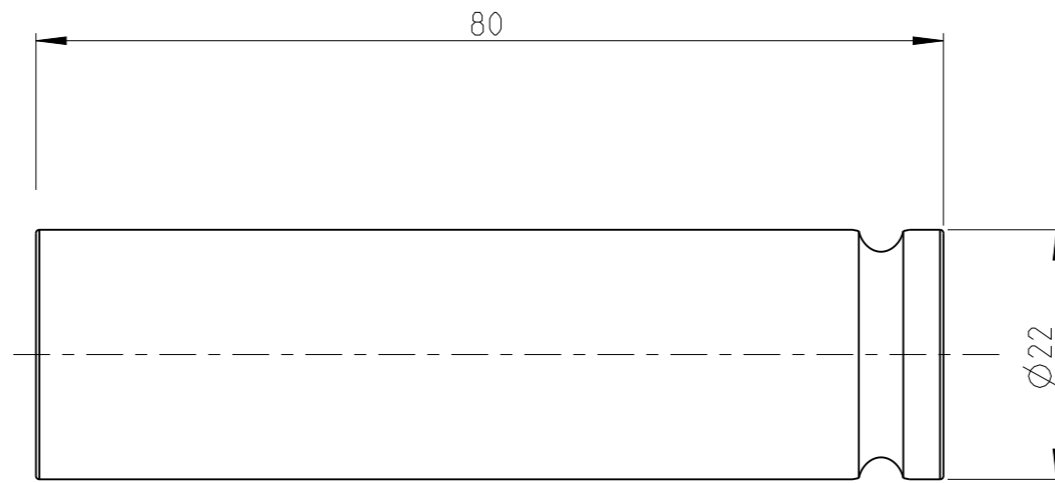

PART	4027121015	Status	Released	Rev./Iter	0,0
Drawing	4027121015	Status		Rev./Iter	0,0

Saltus proprietary document. Not to be used in any way without our written consent.

Saltus

Name	Socket-SQ3/8"-L80-SD15
Designation	4027 1210 15