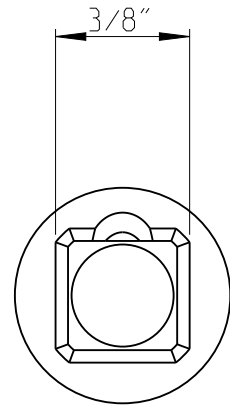

PART	4027121012	Status	Released	Rev./Iter	0.0
Drawing	4027121012	Status		Rev./Iter	0.0

Saltus proprietary document. Not to be used in any way without our written consent.

Saltus

Name	Socket-SQ3/8"-L80-SD12
Designation	4027 1210 12