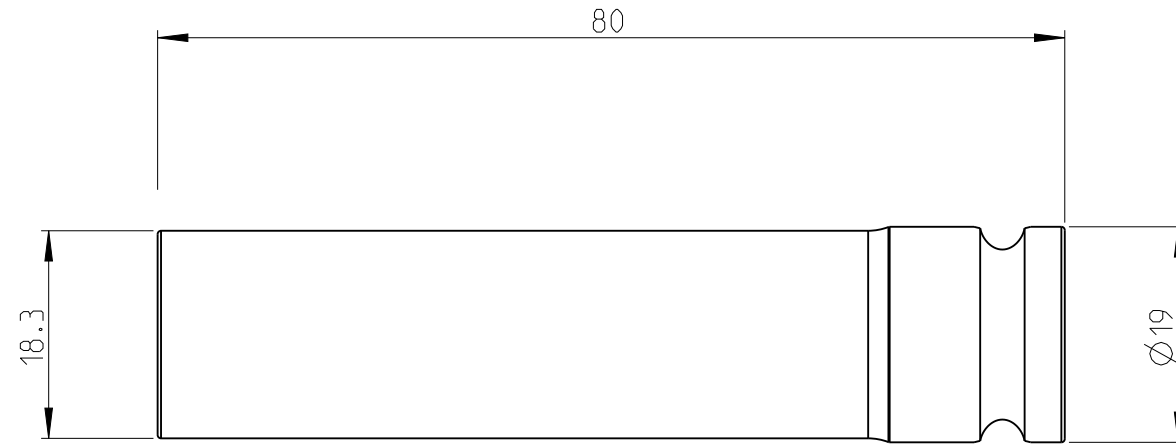

PART	4027121012	Status	Released	Rev./Iter	0.0
Drawing	4027121012	Status		Rev./Iter	0.0

Saltus proprietary document. Not to be used in any way without our written consent.

Saltus

Name	Socket-SQ3/8"-L80-SD12
Designation	4027 1210 12