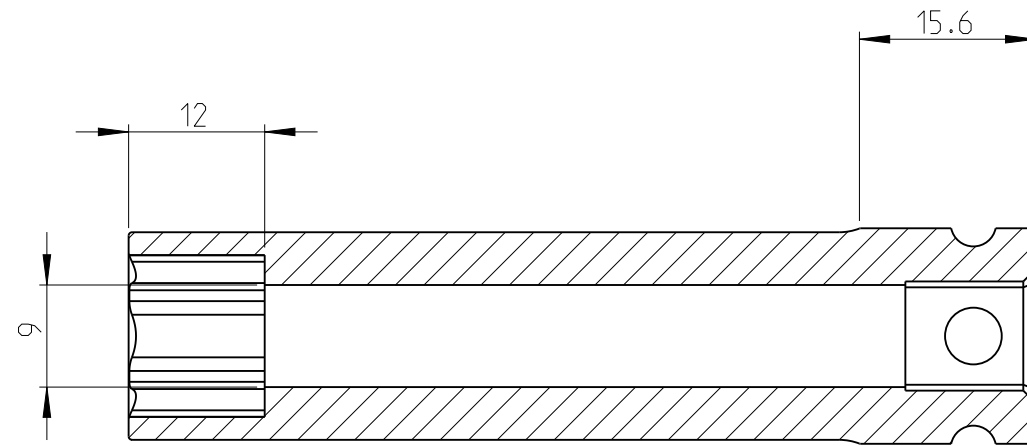

PART	4027121012	Status	Released	Rev./Iter	0.0
Drawing	4027121012	Status		Rev./Iter	0.0

Saltus proprietary document. Not to be used in any way without our written consent.

Saltus

Name	Socket-SQ3/8"-L80-SD12
Designation	4027 1210 12