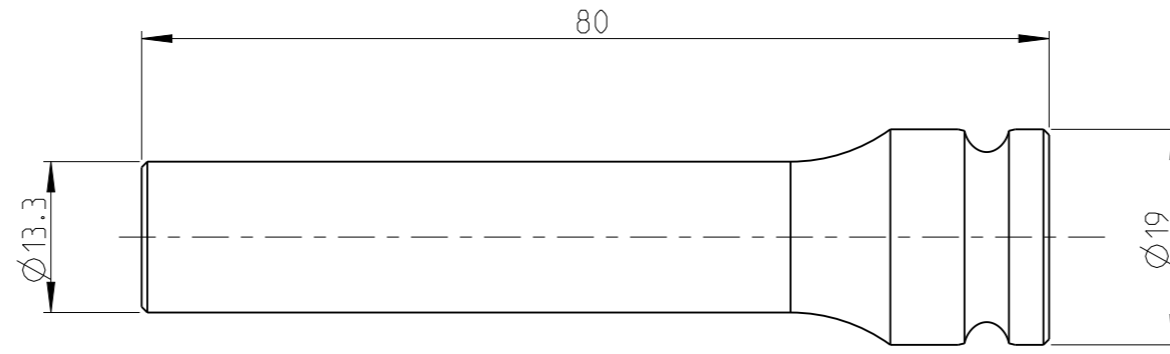

PART	4027121008	Status	Released	Rev./Iter	0.0
Drawing	4027121008	Status		Rev./Iter	0.0

**Saltus** proprietary document. Not to be used in any way without our written content.

**Saltus**

Name	Socket-SQ3/8"-L80-SD8
Designation	4027 1210 08