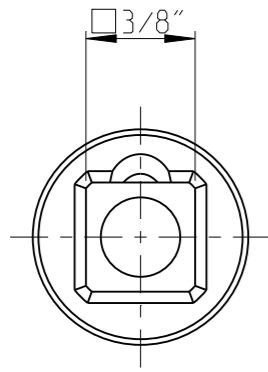

PART	4027121008	Status	Released	Rev./Iter	0.0
Drawing	4027121008	Status		Rev./Iter	0.0

**Saltus** proprietary document. Not to be used in any way without our written content.

**Saltus**

Name	Socket-SQ3/8"-L80-SD8
Designation	4027 1210 08