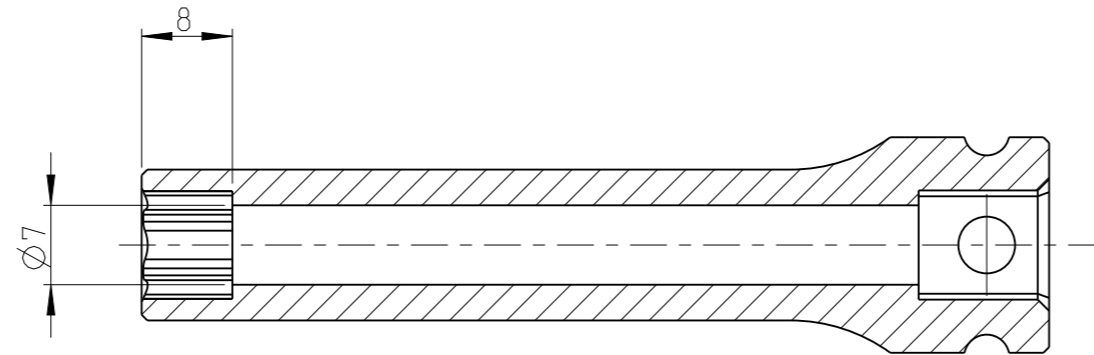

PART	4027121008	Status	Released	Rev./Iter	0.0
Drawing	4027121008	Status		Rev./Iter	0.0

**Saltus** proprietary document. Not to be used in any way without our written content.

**Saltus**

Name	Socket-SQ3/8"-L80-SD8
Designation	4027 1210 08