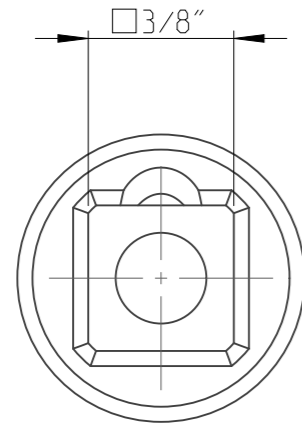

PART	4027121007	Status	Released	Rev./Iter	1.0
Drawing	4027121007	Status		Rev./Iter	1.0

proprietary document. Not to be used in any way without our consent.

SALTUS	Name	Socket-SQ3/8"-L80-SD7
	Designation	4027 1210 07