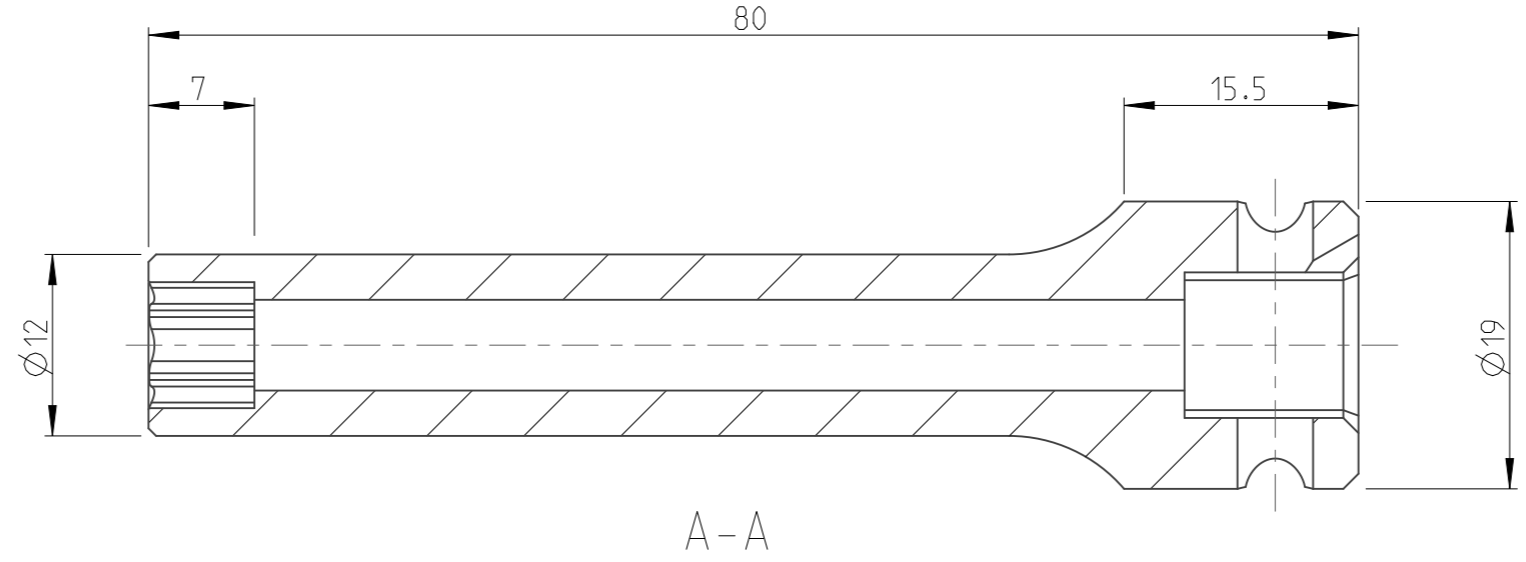

PART	4027121007	Status	Released	Rev./Iter	1.0
Drawing	4027121007	Status		Rev./Iter	1.0

proprietary document. Not to be used in any way without our consent.

SALTUS	Name	Socket-SQ3/8"-L80-SD7
	Designation	4027 1210 07