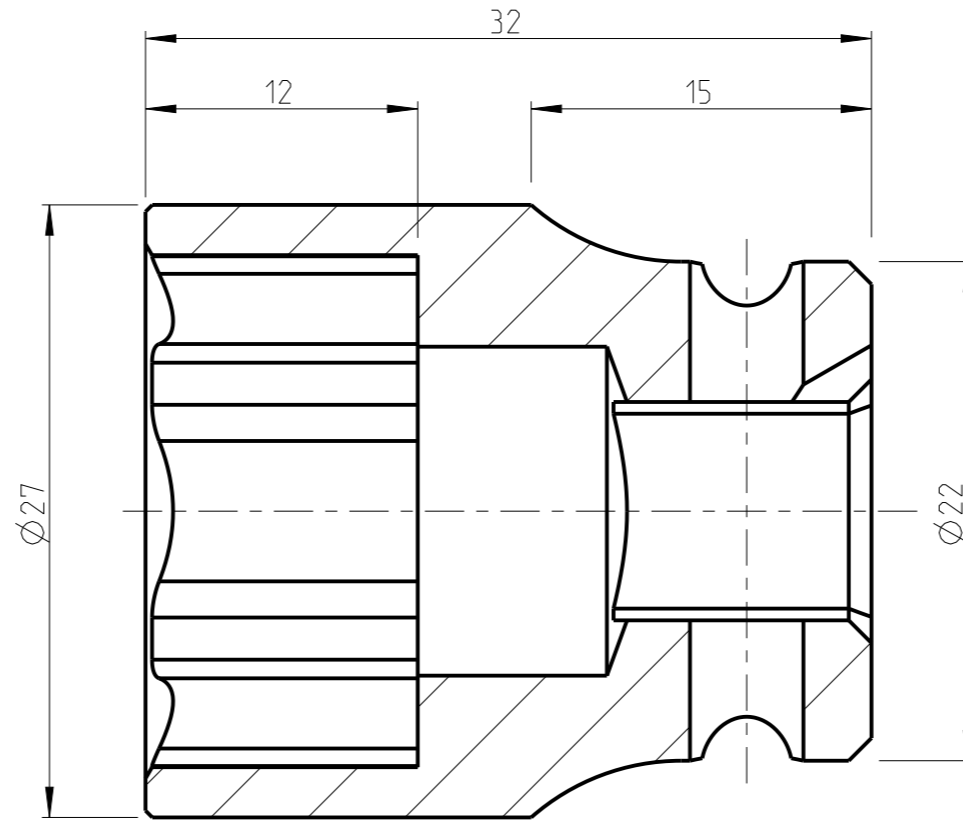

PART	4027120819	Status	Released	Rev./Iter	1.1
Drawing	4027120819	Status		Rev./Iter	1.1

proprietary document. Not to be used in any way without our consent.

SALTUS

Name

Socket-SQ3/8"-L32-SD19

Designation

4027 1208 19