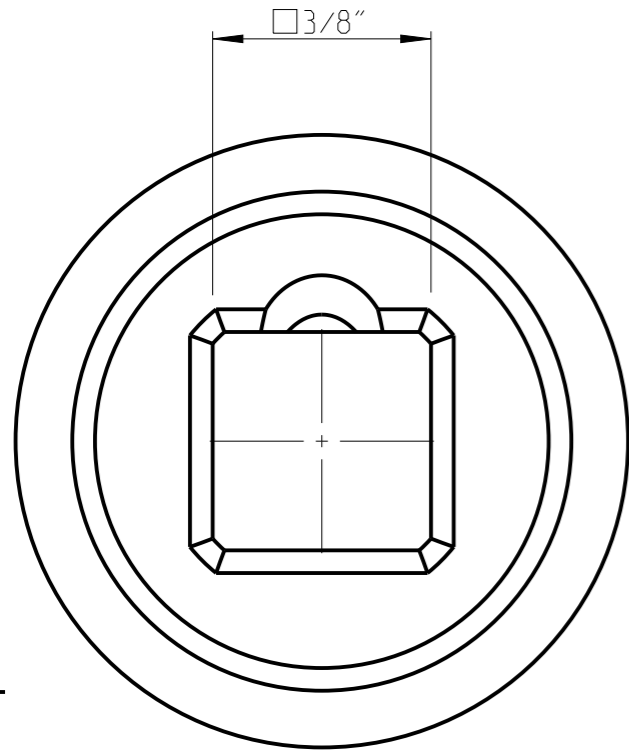

PART	4027120819	Status	Released	Rev./Iter	1.1
Drawing	4027120819	Status		Rev./Iter	1.1

proprietary document. Not to be used in any way without our consent.

SALTUS

Name

Socket-SQ3/8"-L32-SD19

Designation

4027 1208 19