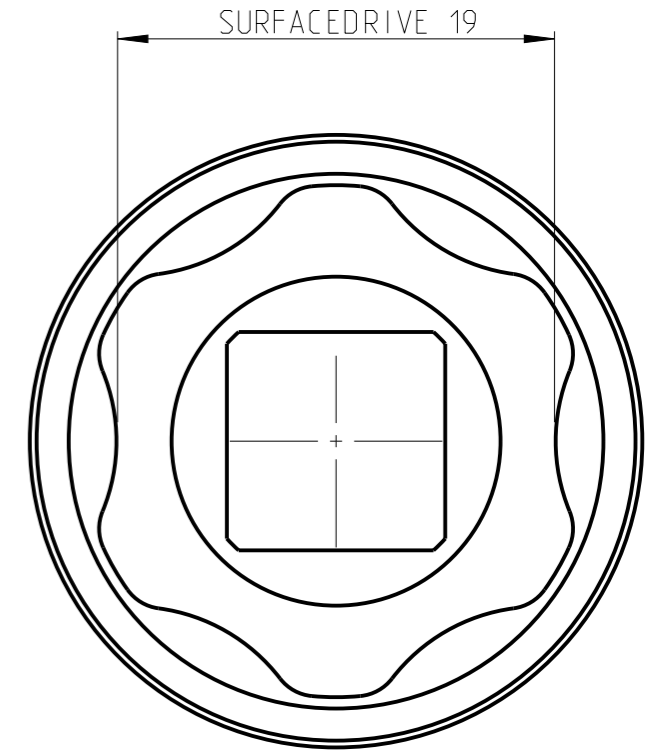

PART	4027120819	Status	Released	Rev./Iter	1.1
Drawing	4027120819	Status		Rev./Iter	1.1

proprietary document. Not to be used in any way without our consent.

SALTUS

Name

Socket-SQ3/8"-L32-SD19

Designation

4027 1208 19