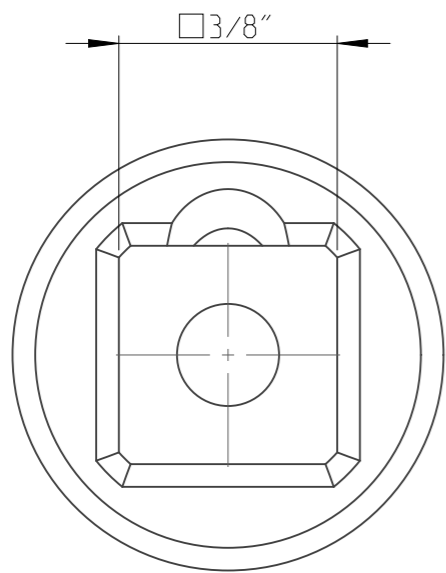

PART	4027120710	Status	Released	Rev. / Iter	1.0
Drawing	4027120710	Status		Rev. / Iter	1.0

2:1

proprietary document. Not to be used in any way without our consent.

SALTUS

Name	Socket-SQ3/8"-L50-HEX10-SM
Designation	4027 1207 10