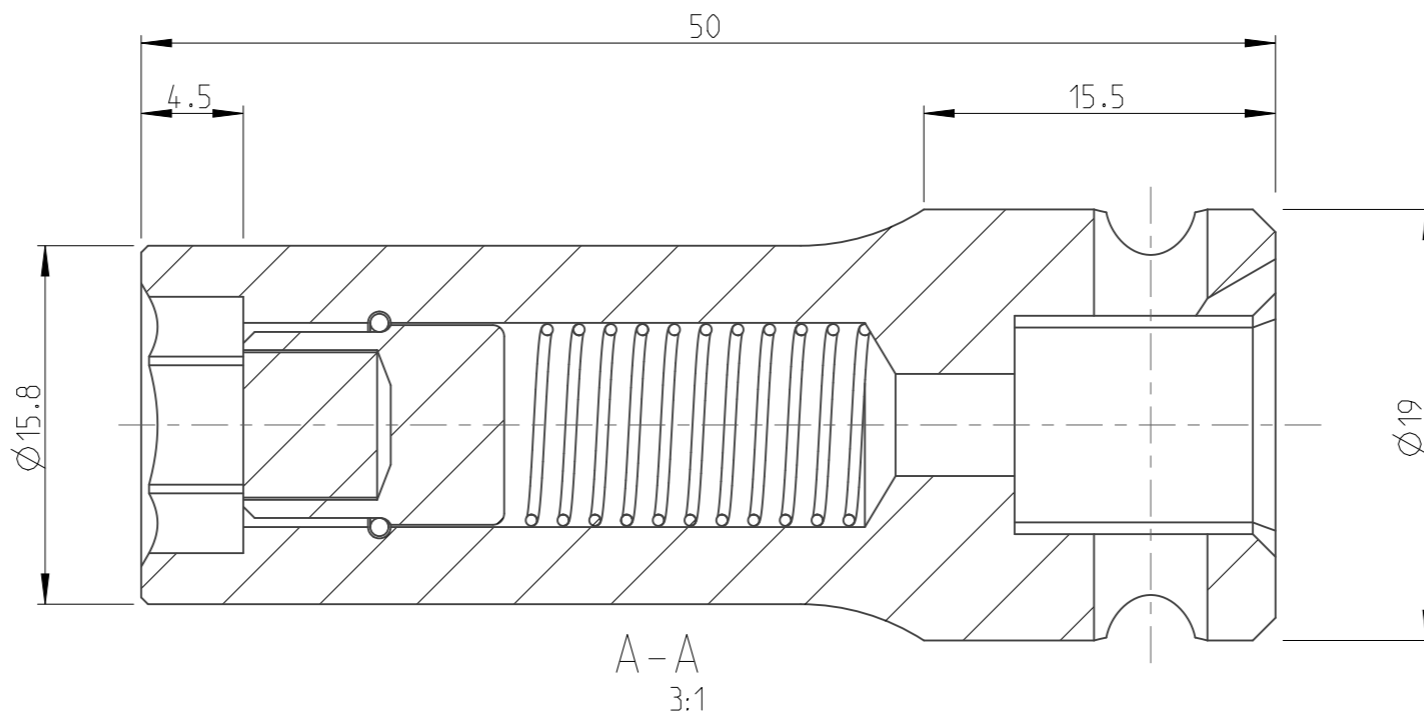

PART	4027120710	Status	Released	Rev. / Iter	1.0
Drawing	4027120710	Status		Rev. / Iter	1.0

2:1

proprietary document. Not to be used in any way without our consent.

SALTUS

Name	Socket-SQ3/8"-L50-HEX10-SM
Designation	4027 1207 10