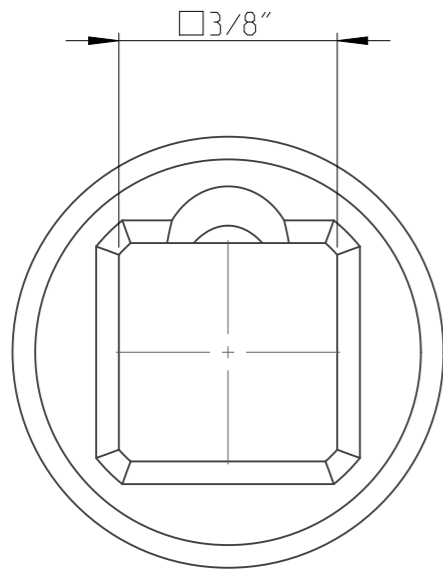

PART	4027120509	Status	Released	Rev. / Iter	1.0
Drawing	4027120509	Status		Rev. / Iter	1.0

proprietary document. Not to be used in any way without our consent.

**SALTUS**

Name	Socket-SQ3/8"-L32-HEX9-M
Designation	4027 1205 09