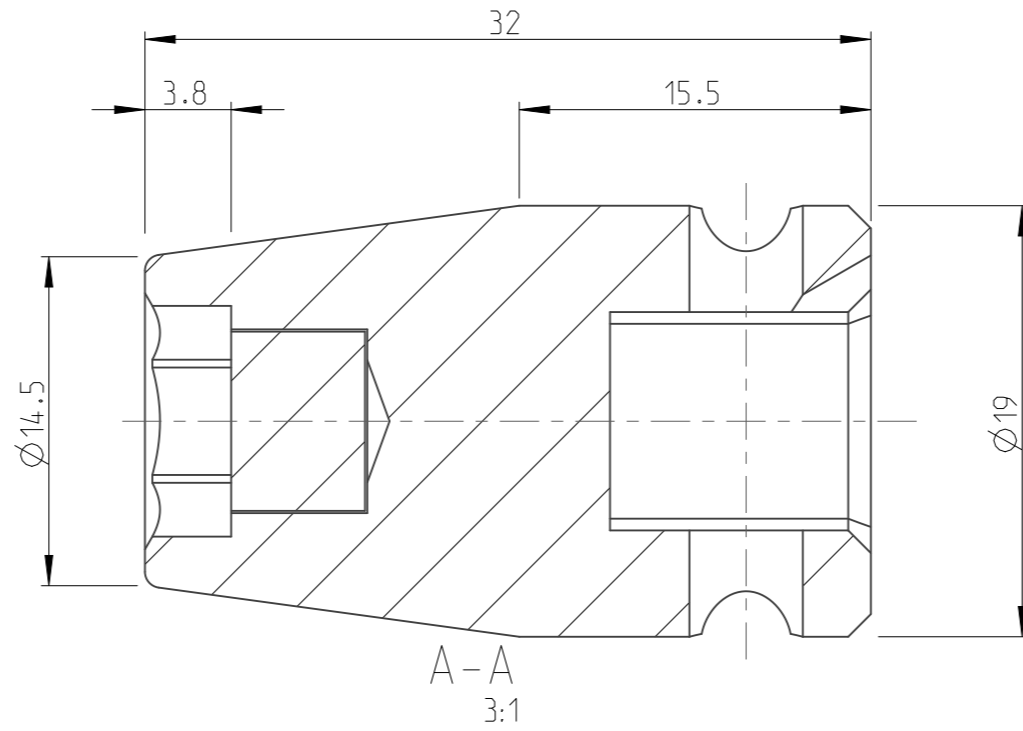

PART	4027120509	Status	Released	Rev. / Iter	1.0
Drawing	4027120509	Status		Rev. / Iter	1.0

proprietary document. Not to be used in any way without our consent.

**SALTUS**

Name	Socket-SQ3/8"-L32-HEX9-M
Designation	4027 1205 09