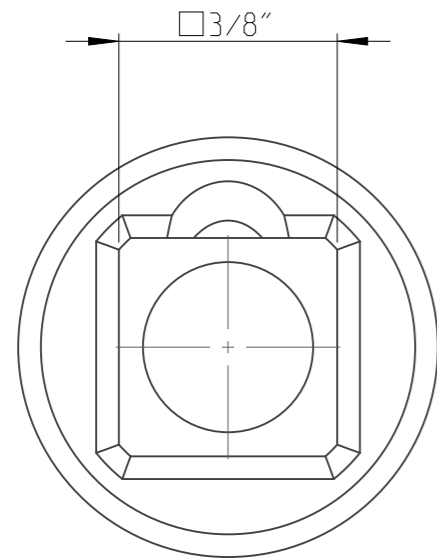

PART	4027120193	Status	Released	Rev./Iter	1.0
Drawing	4027120193	Status		Rev./Iter	1.0

proprietary document. Not to be used in any way without our consent.

SALTUS

Name
Socket-SQ3/8"-L32-HEX5/16"-TW
Designation
4027 1201 93