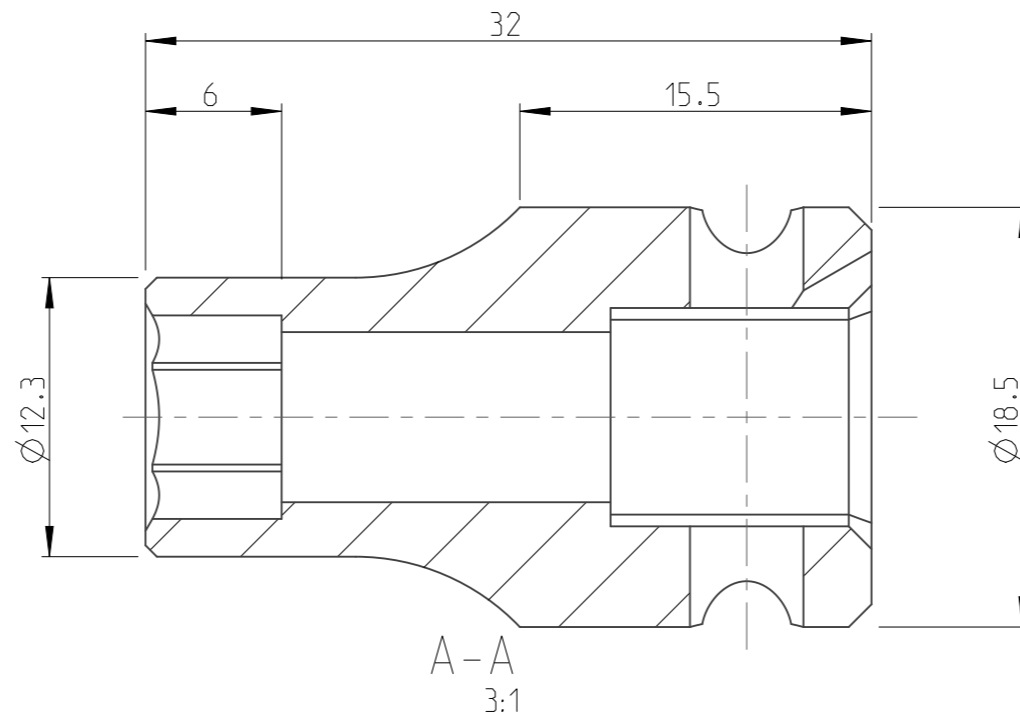

PART	4027120193	Status	Released	Rev./Iter	1.0
Drawing	4027120193	Status		Rev./Iter	1.0

proprietary document. Not to be used in any way without our consent.

SALTUS

Name
Socket-SQ3/8"-L32-HEX5/16"-TW
Designation
4027 1201 93