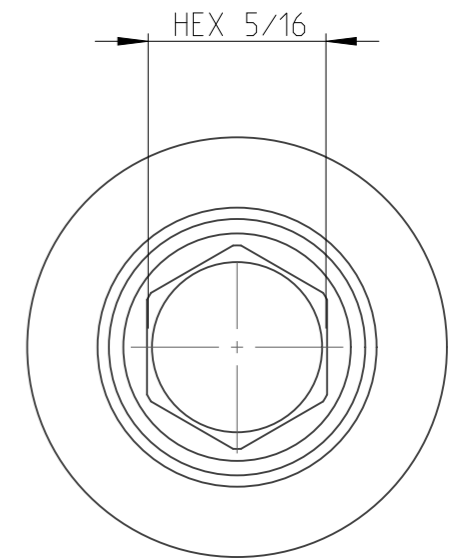

PART	4027120193	Status	Released	Rev./Iter	1.0
Drawing	4027120193	Status		Rev./Iter	1.0

proprietary document. Not to be used in any way without our consent.

SALTUS

Name
Socket-SQ3/8"-L32-HEX5/16"-TW
Designation
4027 1201 93