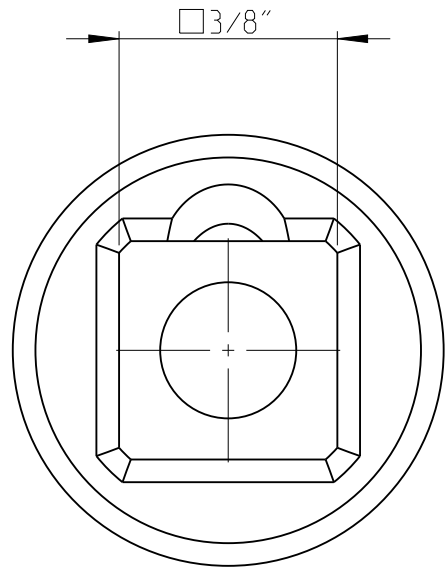

PART	4027120093	Status	Released	Rev./Iter	0.0
Drawing	4027120093	Status		Rev./Iter	0.0

proprietary document. Not to be used in any way without our consent.

SALTUS

Name	Socket-SQ3/8"-L32-HEX5/16
Designation	4027 1200 93