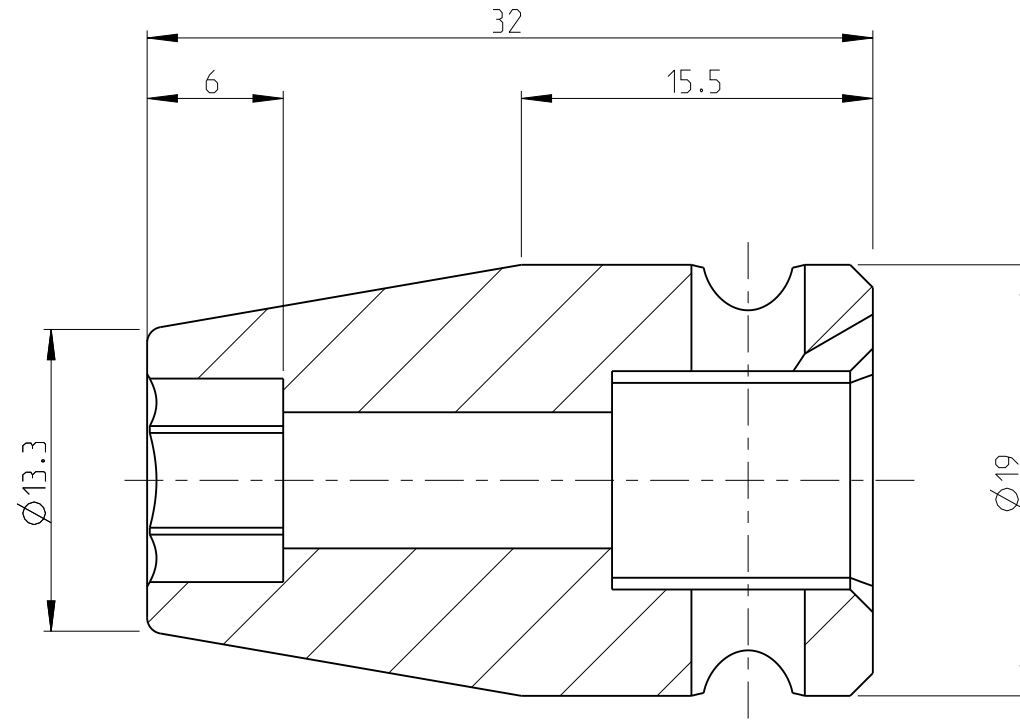

PART	4027120093	Status	Released	Rev./Iter	0.0
Drawing	4027120093	Status		Rev./Iter	0.0

proprietary document. Not to be used in any way without our consent.

SALTUS

Name	Socket-SQ3/8"-L32-HEX5/16
Designation	4027 1200 93