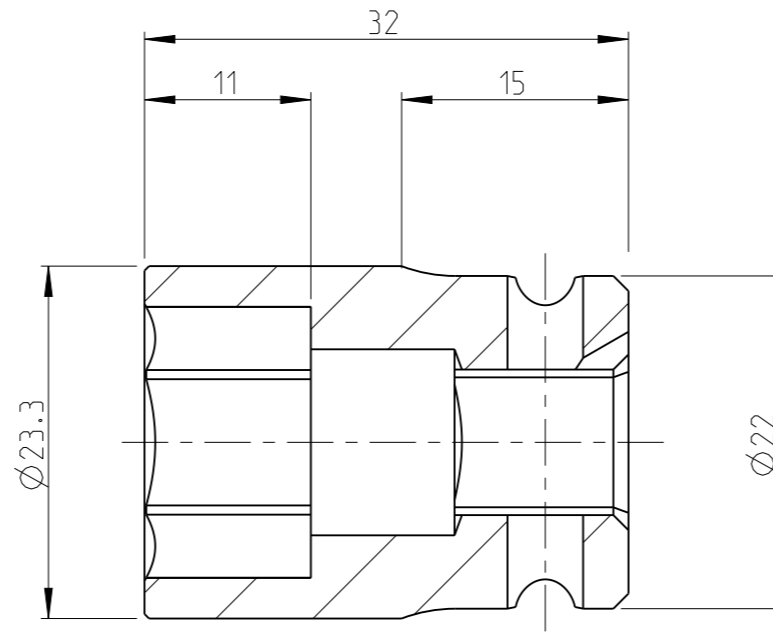

PART	Status	Rev. / Iter
4027120083	Released	0.0
4027120083	Status	Rev. / Iter
		0.0

proprietary document. Not to be used in any way without our consent.

SALTUS

Name	Socket-SQ $\frac{3}{8}$ "-L32-HEX $\frac{5}{8}$ "
Designation	4027 1200 83