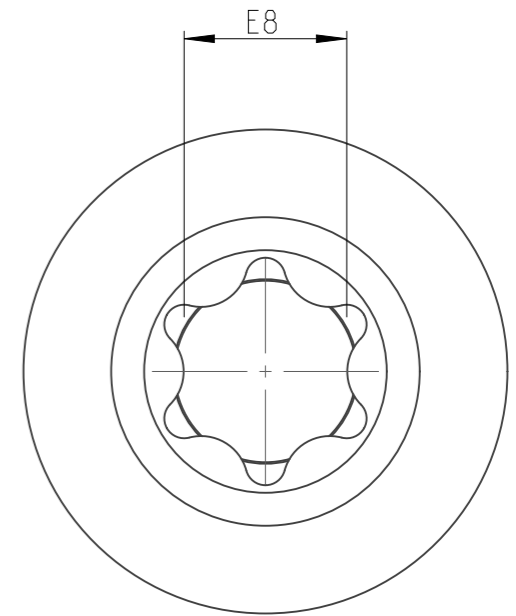

| | | | | | |
|----------|------------|--------|----------|-------------|-----|
| ASSEMBLY | 4027118058 | Status | Released | Rev. / Iter | 1.4 |
| DRAWING | 4027118058 | Status | | Rev. / Iter | 1.6 |

4:1

proprietary document. Not to be used in any way without our consent.

SALTUS

| | |
|-------------|--------------------------|
| Name | Socket-SQ1/4"-L23-E8-M-R |
| Designation | 4027 1180 58 |