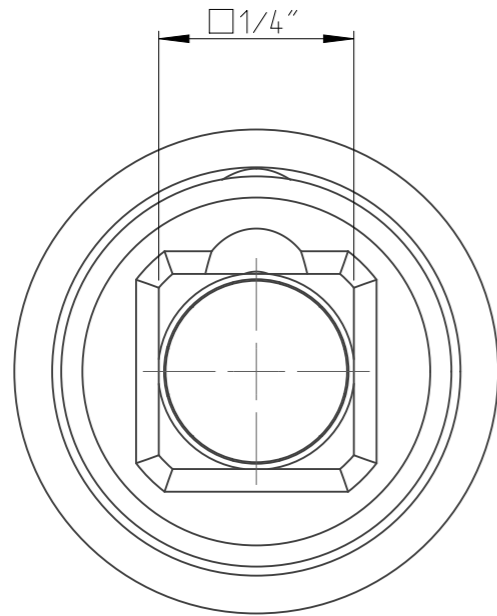

| | | | | | |
|----------|------------|--------|----------|-------------|-----|
| ASSEMBLY | 4027118058 | Status | Released | Rev. / Iter | 1.4 |
| DRAWING | 4027118058 | Status | | Rev. / Iter | 1.6 |

4:1

proprietary document. Not to be used in any way without our consent.

SALTUS

| | |
|-------------|--------------------------|
| Name | Socket-SQ1/4"-L23-E8-M-R |
| Designation | 4027 1180 58 |