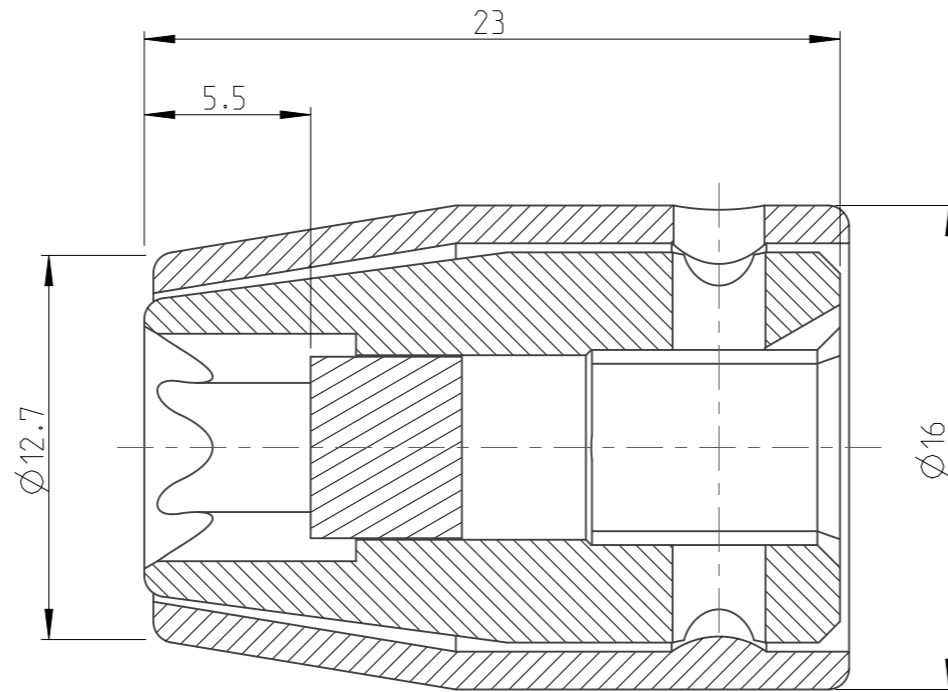

| | | | | | |
|----------|------------|--------|----------|-------------|-----|
| ASSEMBLY | 4027118058 | Status | Released | Rev. / Iter | 1.4 |
| DRAWING | 4027118058 | Status | | Rev. / Iter | 1.6 |

4:1

proprietary document. Not to be used in any way without our consent.

SALTUS

| | |
|-------------|--------------------------|
| Name | Socket-SQ1/4"-L23-E8-M-R |
| Designation | 4027 1180 58 |