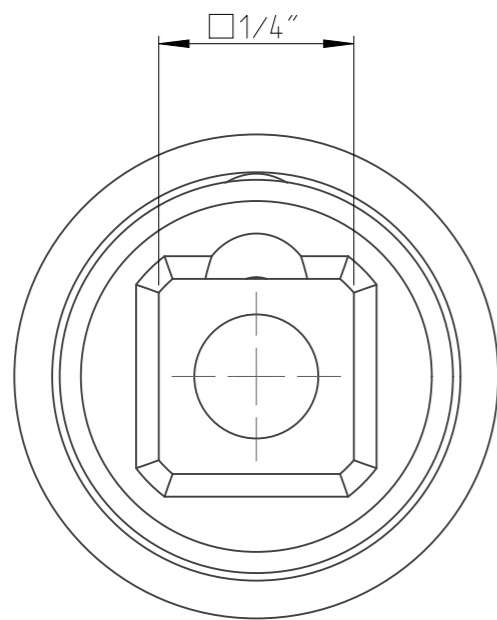

ASSEMBLY	4027116407	Status	Released	Rev. / Iter	1.3
DRAWING	4027116407	Status		Rev. / Iter	1.5

4:1

proprietary document. Not to be used in any way without our consent.

SALTUS

Name	Socket-SQ1/4"-L23-E7-R
Designation	4027 1164 07