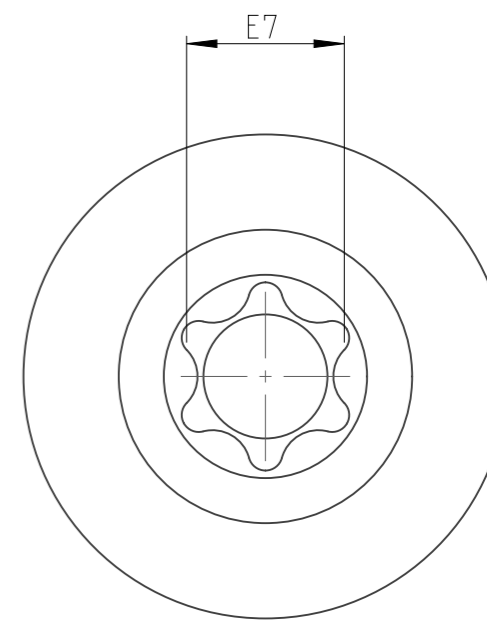

ASSEMBLY	4027116407	Status	Released	Rev. / Iter	1.3
DRAWING	4027116407	Status		Rev. / Iter	1.5

4:1

proprietary document. Not to be used in any way without our consent.

SALTUS

Name	Socket-SQ1/4"-L23-E7-R
Designation	4027 1164 07