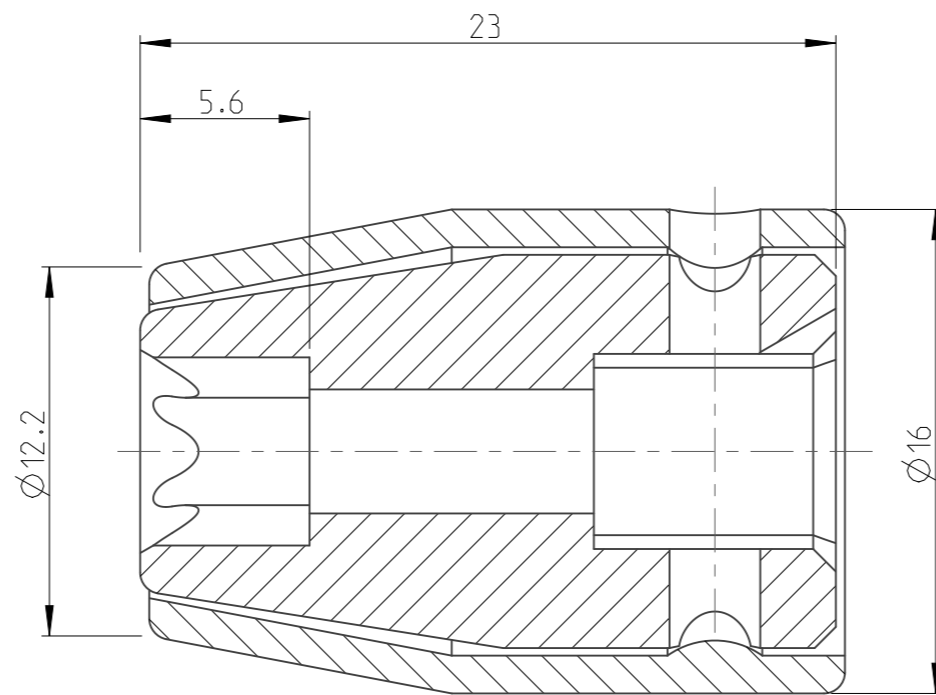

ASSEMBLY	4027116407	Status	Released	Rev. / Iter	1.3
DRAWING	4027116407	Status		Rev. / Iter	1.5

4:1

proprietary document. Not to be used in any way without our consent.

SALTUS

Name	Socket-SQ1/4"-L23-E7-R
Designation	4027 1164 07