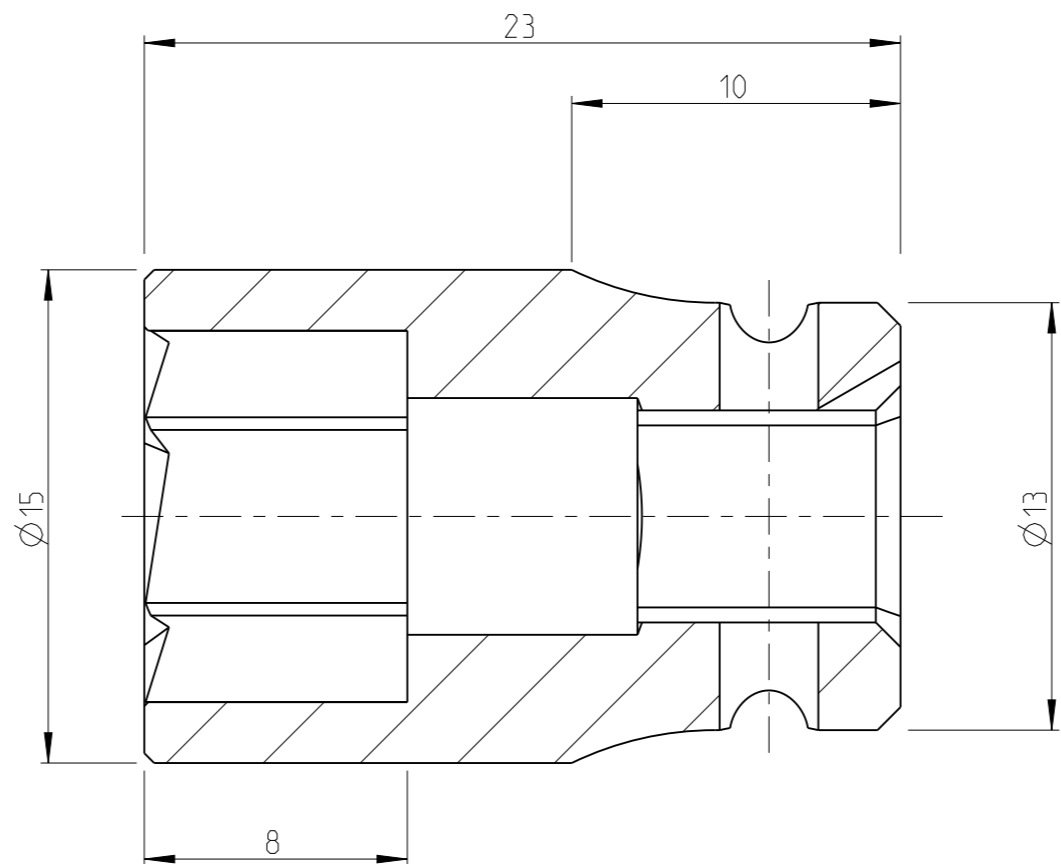

PART	4027111810	Status	In Work	Rev. / Iter	0.0
Drawing	4027111810	Status		Rev. / Iter	0.0

proprietary document. Not to be used in any way without our consent.

<b>SALTUS</b>	Name	Socket-SQ1/4''-L23-HEX10-LC
	Designation	4027 1118 10