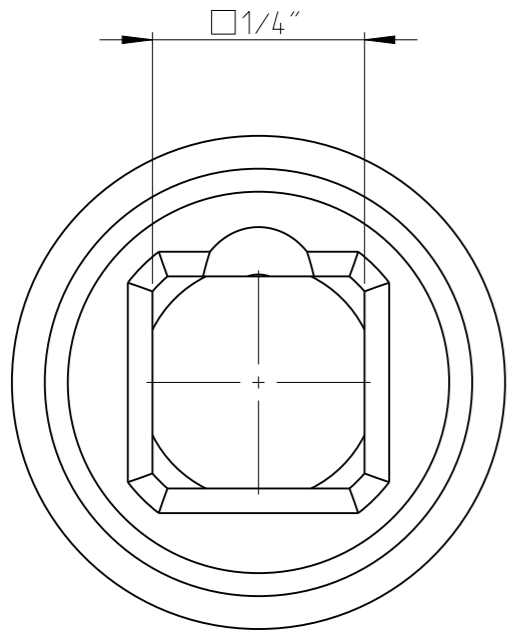

PART	4027111810	Status	In Work	Rev. / Iter	0.0
Drawing	4027111810	Status		Rev. / Iter	0.0

proprietary document. Not to be used in any way without our consent.

<b>SALTUS</b>	Name	Socket-SQ1/4''-L23-HEX10-LC
	Designation	4027 1118 10