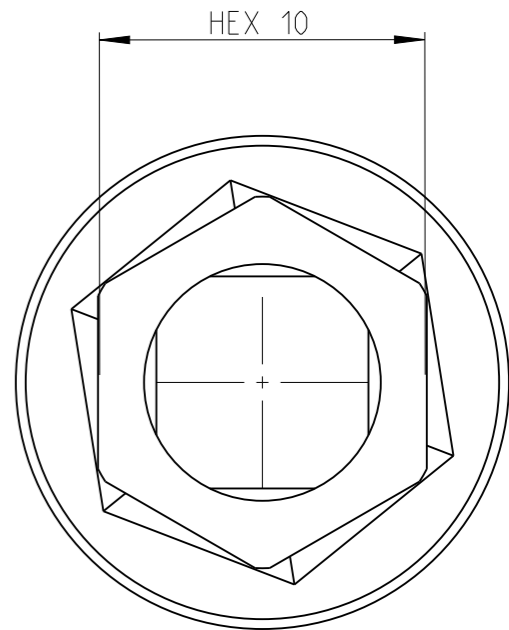

PART	4027111810	Status	In Work	Rev. / Iter	0.0
Drawing	4027111810	Status		Rev. / Iter	0.0

proprietary document. Not to be used in any way without our consent.

<b>SALTUS</b>	Name	Socket-SQ1/4''-L23-HEX10-LC
	Designation	4027 1118 10