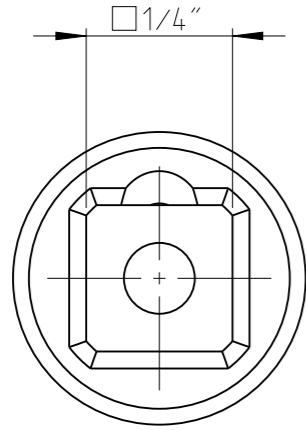

PART	4027110098	Status	Released	Rev./Iter	0.1
Drawing	4027110098	Status		Rev./Iter	0.1

proprietary document. Not to be used in any way without our consent.

SALTUS

Name	Socket-SQ1/4"-L23-HEX3/16"
Designation	4027 1100 98