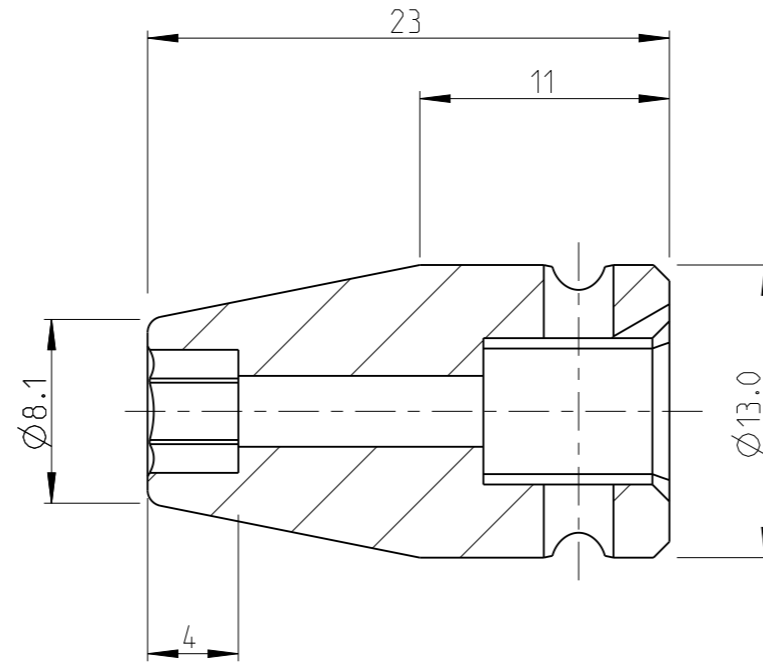

PART	4027110098	Status	Released	Rev./Iter	0.1
Drawing	4027110098	Status		Rev./Iter	0.1

proprietary document. Not to be used in any way without our consent.

SALTUS

Name	Socket-SQ1/4"-L23-HEX3/16"
Designation	4027 1100 98