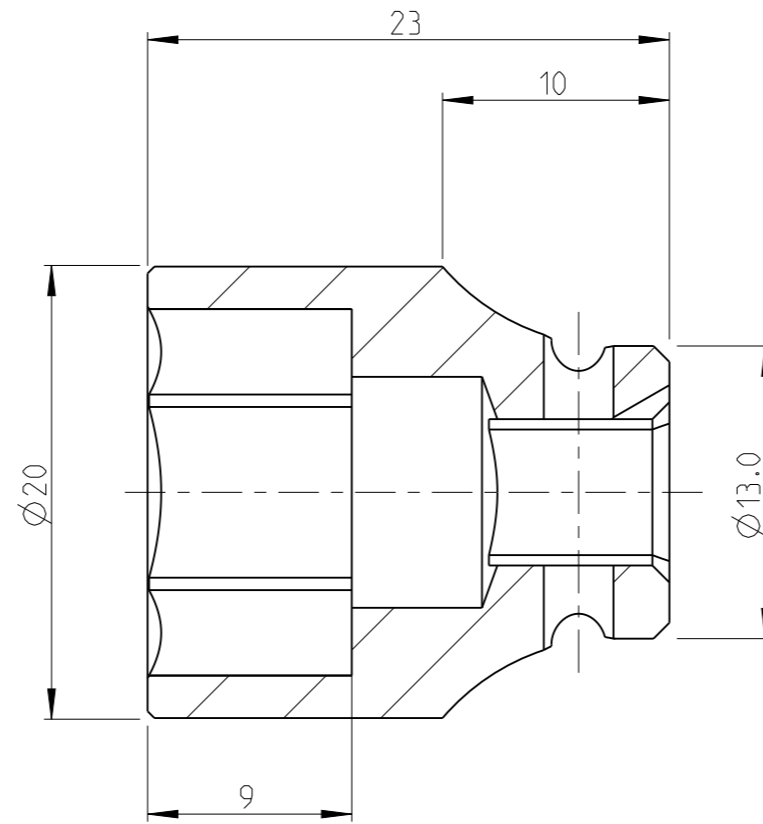

PART	4027110084	Status	Released	Rev./Iter	0.2
Drawing	4027110084	Status		Rev./Iter	0.3

proprietary document. Not to be used in any way without our consent.

SALTUS

Name	Socket-SQ1/4"-L23-HEX9/16"
Designation	4027 1100 84