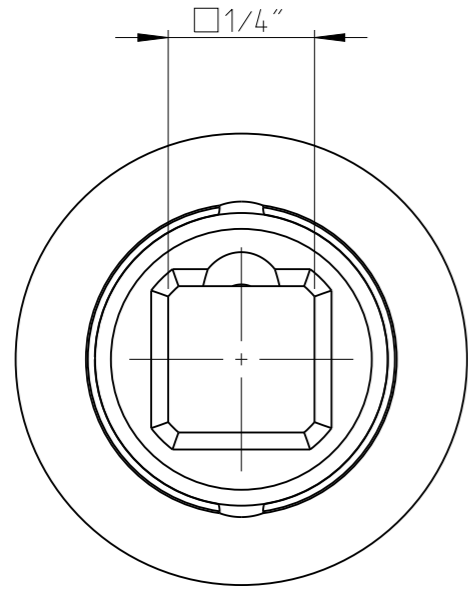

PART	4027110084	Status	Released	Rev./Iter	0.2
Drawing	4027110084	Status		Rev./Iter	0.3

proprietary document. Not to be used in any way without our consent.

SALTUS

Name	Socket-SQ1/4"-L23-HEX9/16"
Designation	4027 1100 84