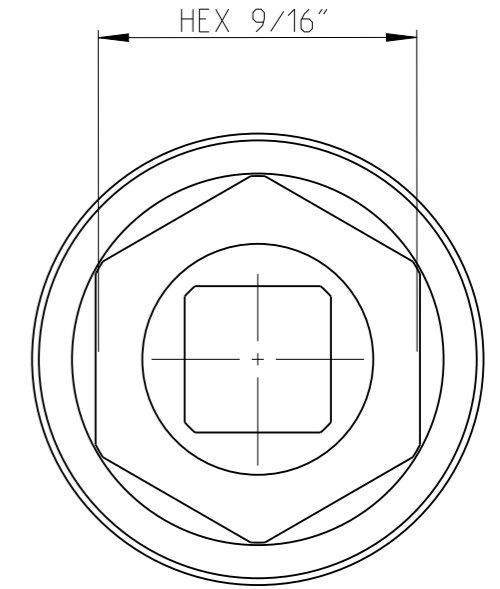

PART	4027110084	Status	Released	Rev./Iter	0.2
Drawing	4027110084	Status		Rev./Iter	0.3

proprietary document. Not to be used in any way without our consent.

SALTUS

Name	Socket-SQ1/4"-L23-HEX9/16"
Designation	4027 1100 84