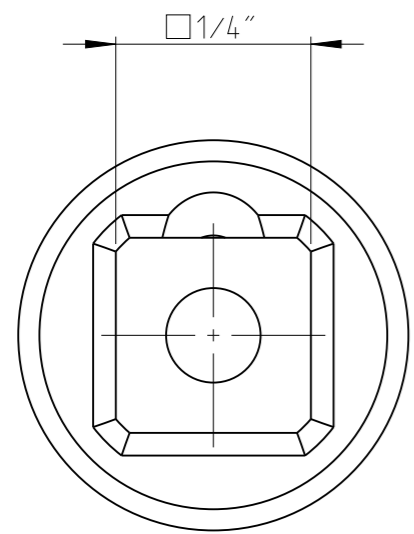

PART	4027110055	Status	Released	Rev./Iter	0.2
Drawing	4027110055	Status		Rev./Iter	0.2

proprietary document. Not to be used in any way without our consent.

<b>SALTUS</b>	Name	Socket-SQ1/4"-L23-HEX5.5
	Designation	4027 1100 55