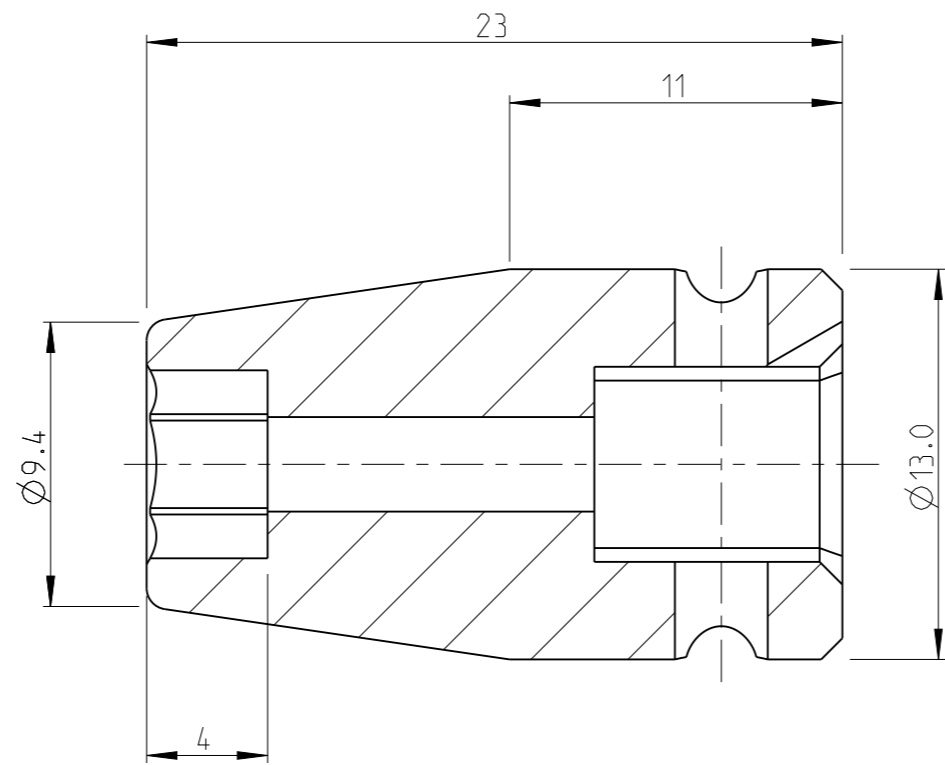

PART	4027110055	Status	Released	Rev./Iter	0.2
Drawing	4027110055	Status		Rev./Iter	0.2

proprietary document. Not to be used in any way without our consent.

<b>SALTUS</b>	Name	Socket-SQ1/4"-L23-HEX5.5
	Designation	4027 1100 55