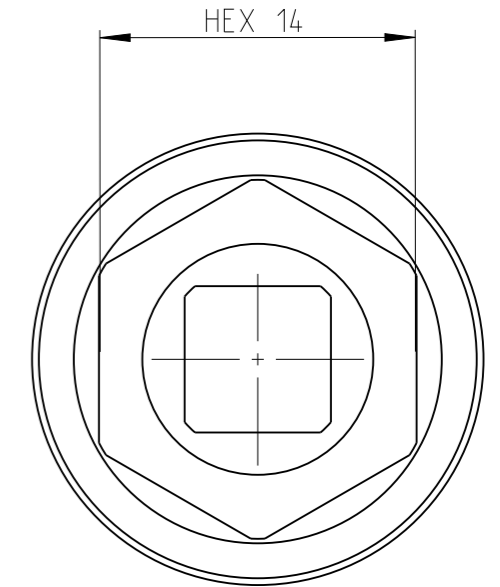

PART	4027110014	Status	Released	Rev. / Iter	0.0
Drawing	4027110014	Status		Rev. / Iter	0.1

proprietary document. Not to be used in any way without our consent.

**SALTUS**

Name	Socket-SQ1/4"-L23-HEX14
Designation	4027 1100 14