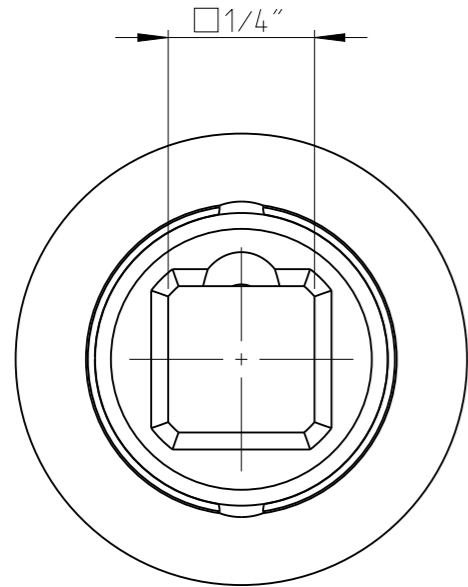

PART	4027110014	Status	Released	Rev. / Iter	0.0
Drawing	4027110014	Status		Rev. / Iter	0.1

proprietary document. Not to be used in any way without our consent.

**SALTUS**

Name	Socket-SQ1/4"-L23-HEX14
Designation	4027 1100 14