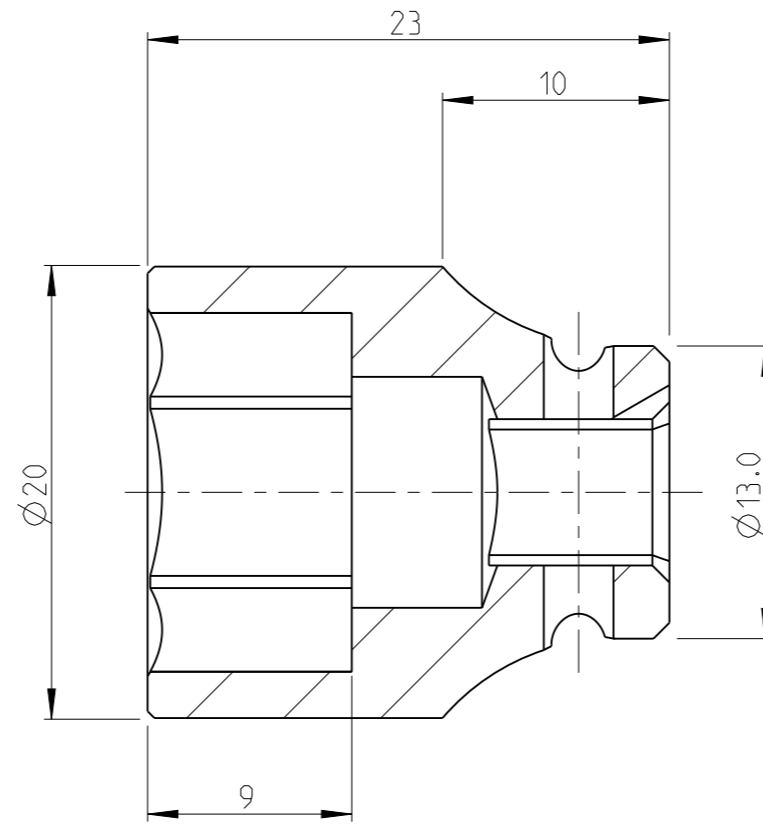

PART	4027110014	Status	Released	Rev. / Iter	0.0
Drawing	4027110014	Status		Rev. / Iter	0.1

proprietary document. Not to be used in any way without our consent.

**SALTUS**

Name	Socket-SQ1/4"-L23-HEX14
Designation	4027 1100 14