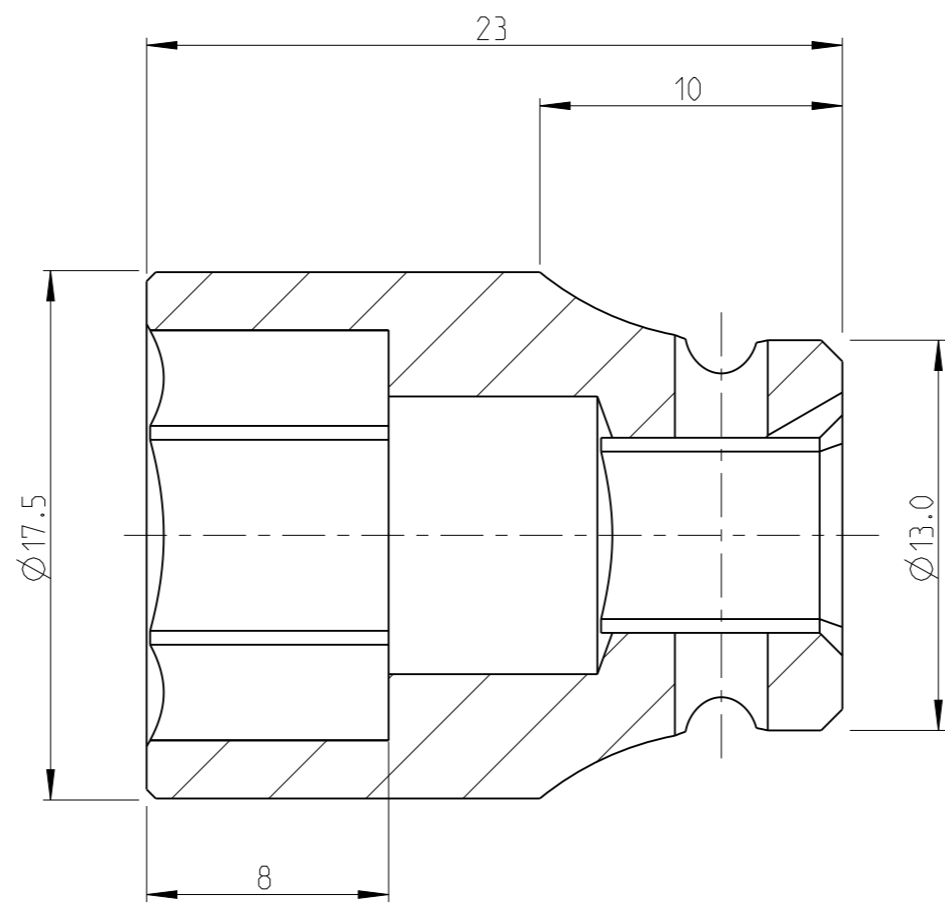

PART	4027110012	Status	Released	Rev./Iter	0.0
Drawing	4027110012	Status		Rev./Iter	0.0

proprietary document. Not to be used in any way without our consent.

SALTUS

Name	Socket-SQ1/4"-L23-HEX12
Designation	4027 1100 12