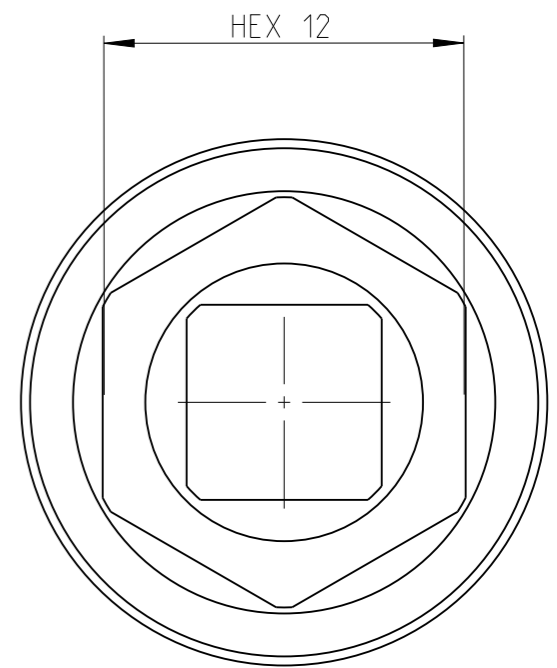

PART	4027110012	Status	Released	Rev./Iter	0.0
Drawing	4027110012	Status		Rev./Iter	0.0

proprietary document. Not to be used in any way without our consent.

SALTUS

Name	Socket-SQ1/4"-L23-HEX12
Designation	4027 1100 12