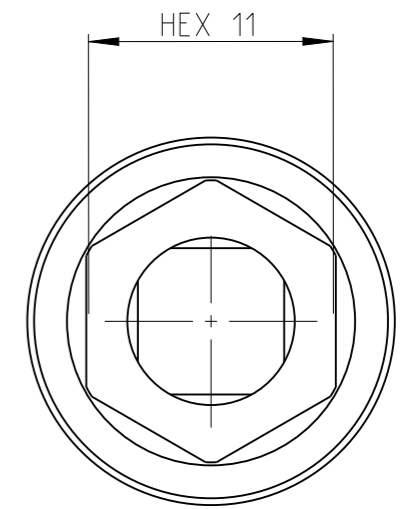

PART	4027110011	Status	Released	Rev./Ver	0.1
Drawing	4027110011	Status		Rev./Ver	0.3

proprietary document. Not to be used in any way without our consent.

**SALTUS**

Name	Socket-SQ1/4"-L23-HEX11
Designation	4027 1100 11