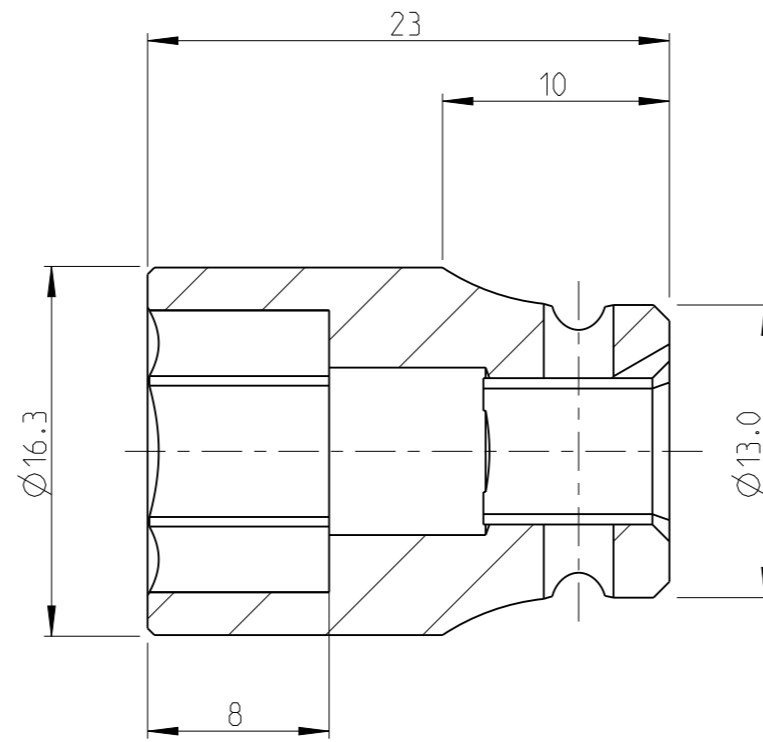

PART	4027110011	Status	Released	Rev./Ver	0.1
Drawing	4027110011	Status		Rev./Ver	0.3

proprietary document. Not to be used in any way without our consent.

**SALTUS**

Name	Socket-SQ1/4"-L23-HEX11
Designation	4027 1100 11