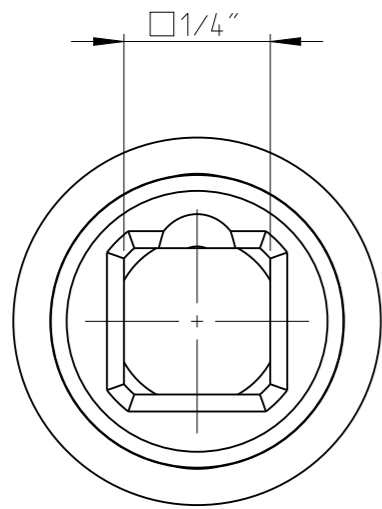

PART	4027110011	Status	Released	Rev./Ver	0.1
Drawing	4027110011	Status		Rev./Ver	0.3

proprietary document. Not to be used in any way without our consent.

**SALTUS**

Name	Socket-SQ1/4"-L23-HEX11
Designation	4027 1100 11