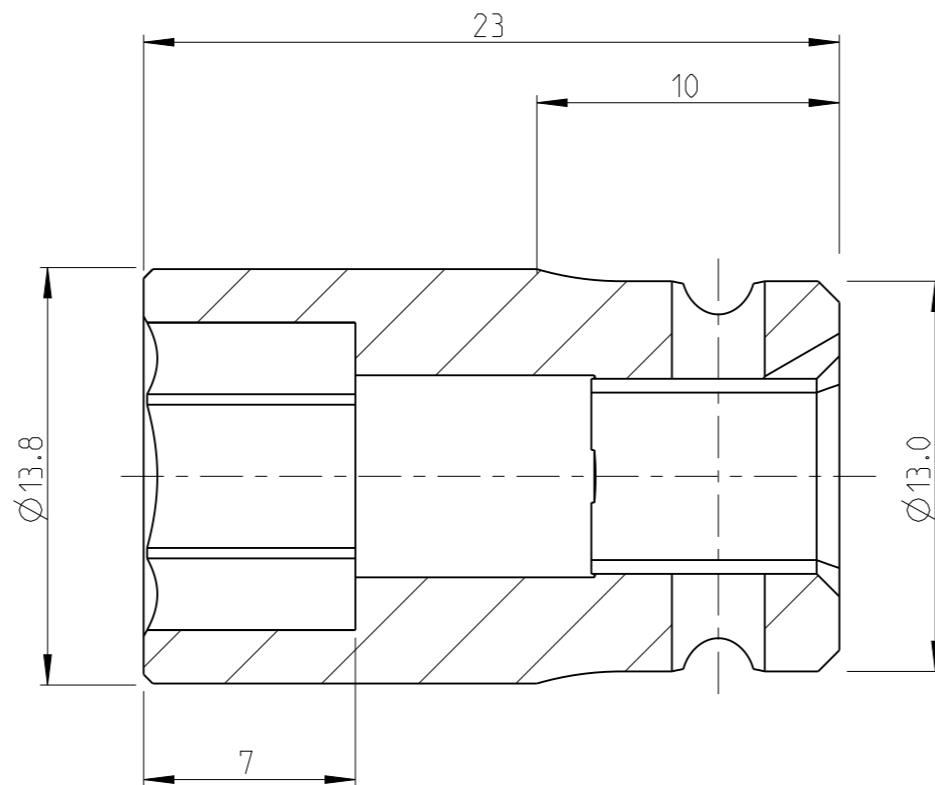

PART	4027110009	Status	Released	Rev./Iter	0.0
Drawing	4027110009	Status		Rev./Iter	0.0

proprietary document. Not to be used in any way without our consent.

SALTUS

Name	Socket-SQ1/4"-L23-HEX9
Designation	4027 1100 09