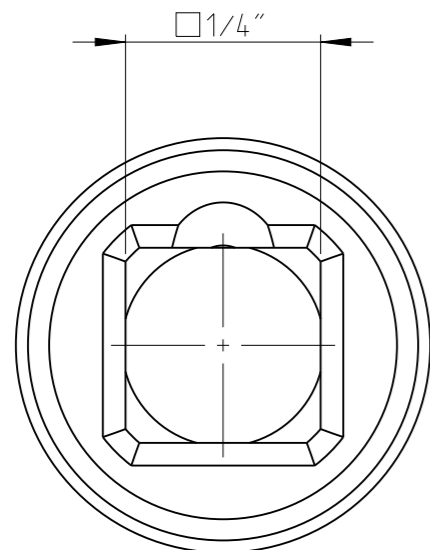

PART	4027110009	Status	Released	Rev./Iter	0.0
Drawing	4027110009	Status		Rev./Iter	0.0

proprietary document. Not to be used in any way without our consent.

SALTUS

Name	Socket-SQ1/4"-L23-HEX9
Designation	4027 1100 09