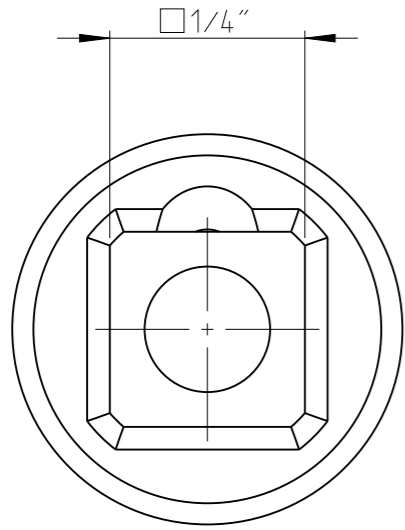

PART	4027110006	Status	Released	Rev./Iter	0.0
Drawing	4027110006	Status		Rev./Iter	0.0

proprietary document. Not to be used in any way without our consent.

SALTUS

Name	Socket-SQ1/4"-L23-HEX6
Designation	4027 1100 06