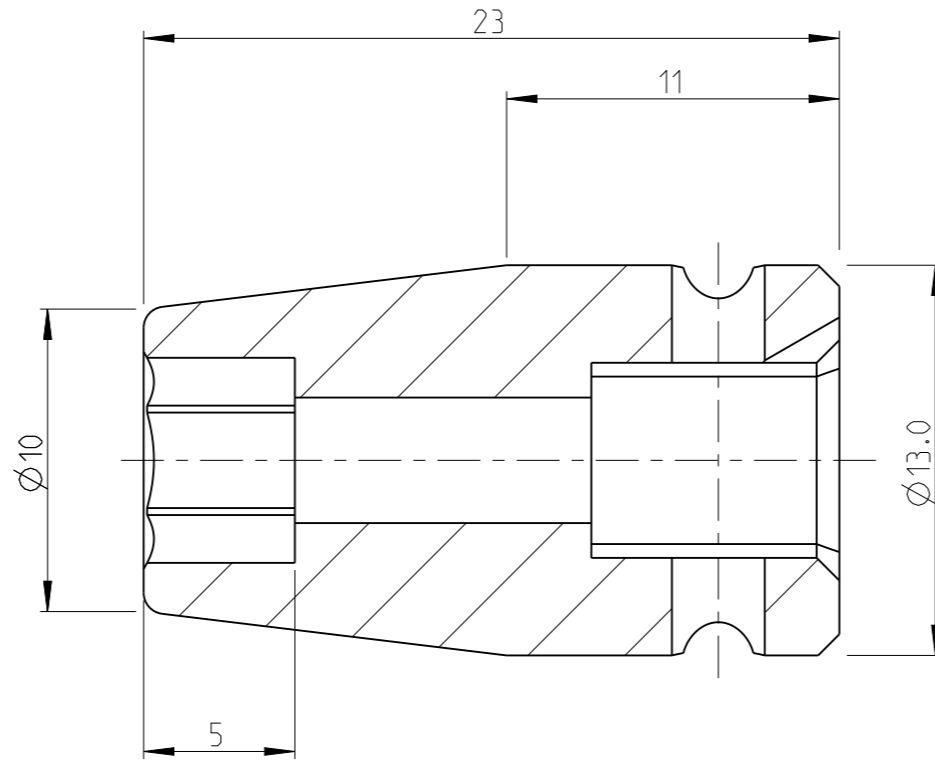

PART	4027110006	Status	Released	Rev./Iter	0.0
Drawing	4027110006	Status		Rev./Iter	0.0

proprietary document. Not to be used in any way without our consent.

SALTUS

Name	Socket-SQ1/4"-L23-HEX6
Designation	4027 1100 06