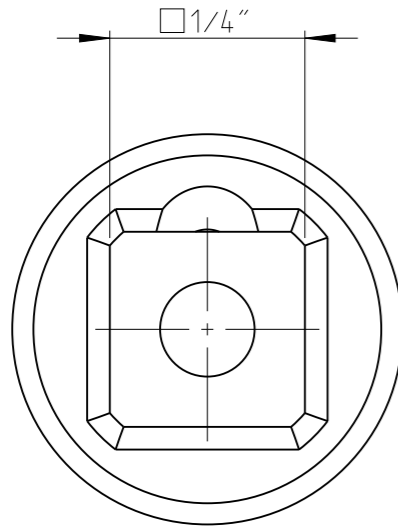

PART	4027110004	Status	Released	Rev./Iter	0.1
Drawing	4027110004	Status		Rev./Iter	0.1

proprietary document. Not to be used in any way without our consent.

<b>SALTUS</b>	Name	Socket-SQ1/4"-L23-HEX4
	Designation	4027 1100 04