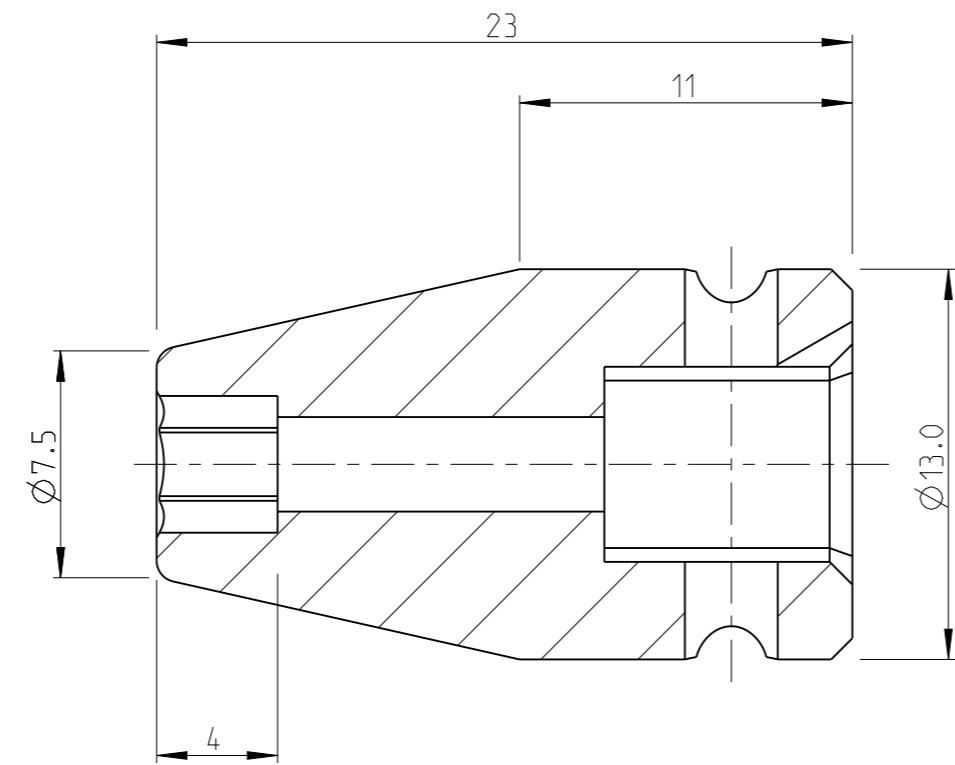

PART	4027110004	Status	Released	Rev./Iter	0.1
Drawing	4027110004	Status		Rev./Iter	0.1

proprietary document. Not to be used in any way without our consent.

<b>SALTUS</b>	Name	Socket-SQ1/4"-L23-HEX4
	Designation	4027 1100 04