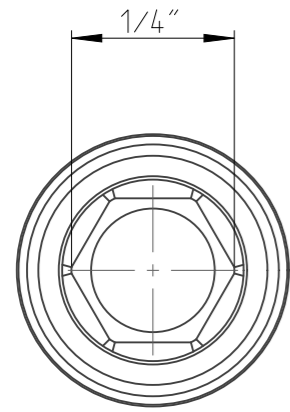

ASSEMBLY	4027108007	Status	Released	Rev. / Iter	2.1
DRAWING	4027108007	Status		Rev. / Iter	2.2

proprietary document. Not to be used in any way without our consent.

SALTUS

Name	Nut setter-HEXE1/4"-L75-E7-R
Designation	4027 1080 07