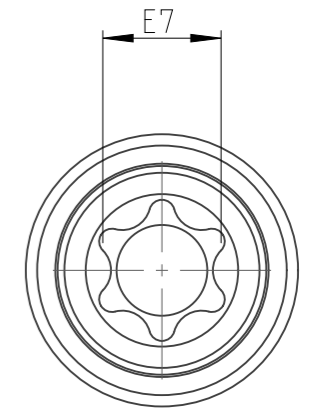

ASSEMBLY	4027108007	Status	Released	Rev. / Iter	2.1
DRAWING	4027108007	Status		Rev. / Iter	2.2

proprietary document. Not to be used in any way without our consent.

SALTUS

Name	Nut setter-HEXE1/4"-L75-E7-R
Designation	4027 1080 07