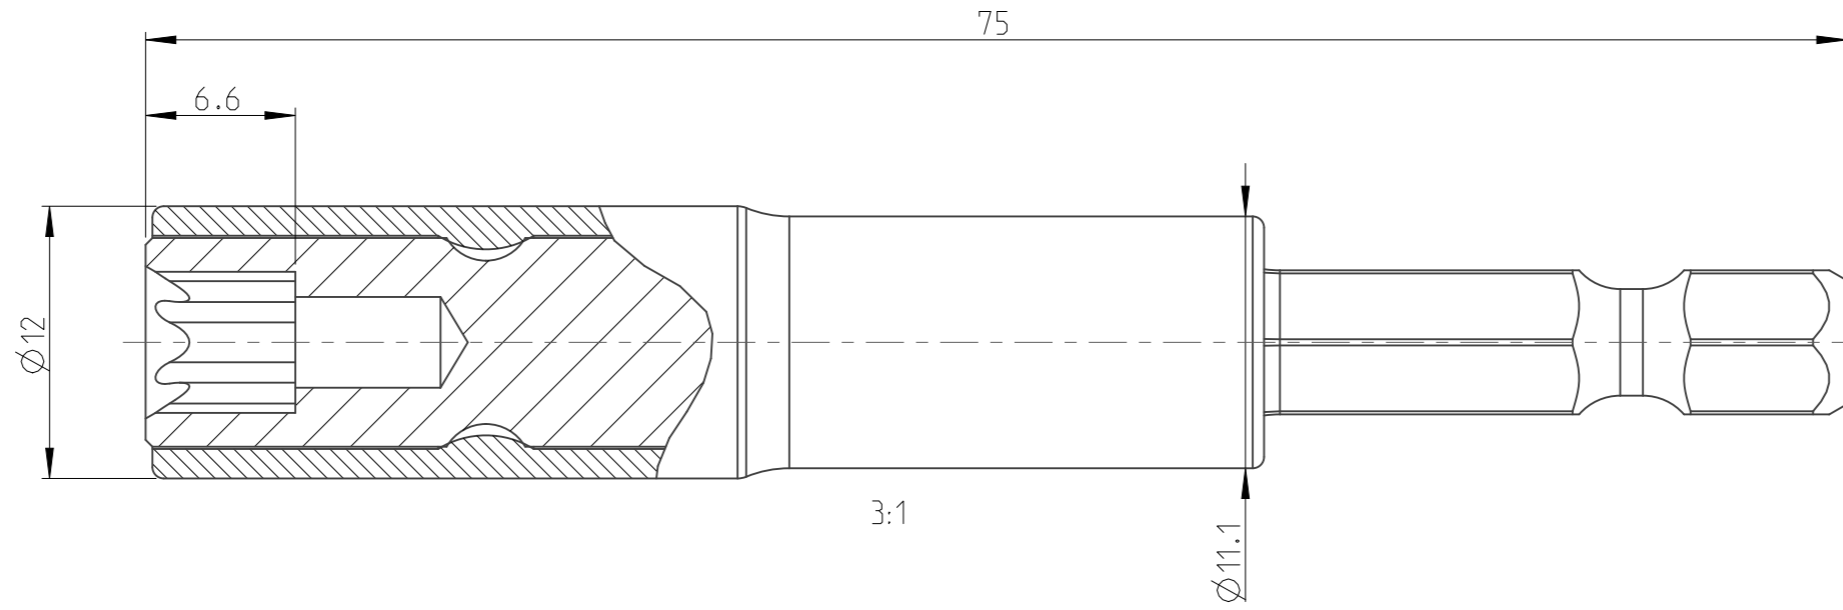

ASSEMBLY	4027108007	Status	Released	Rev. / Iter	2.1
DRAWING	4027108007	Status		Rev. / Iter	2.2

proprietary document. Not to be used in any way without our consent.

SALTUS

Name	Nut setter-HEXE1/4"-L75-E7-R
Designation	4027 1080 07