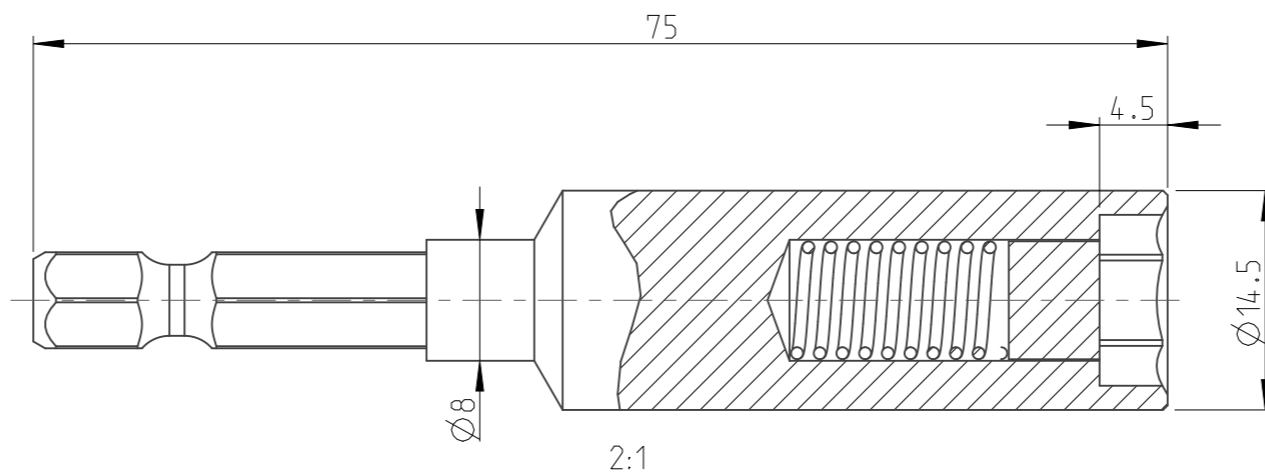

PART	4027106310	Status	Released	Rev./Iter	1.2
Drawing	4027106310	Status		Rev./Iter	1.3

1:1

proprietary document. Not to be used in any way without our consent.

**SALTUS**

Name	Nut STR-HEXE1/4"-L75-HEX10-SM
Designation	4027 1063 10