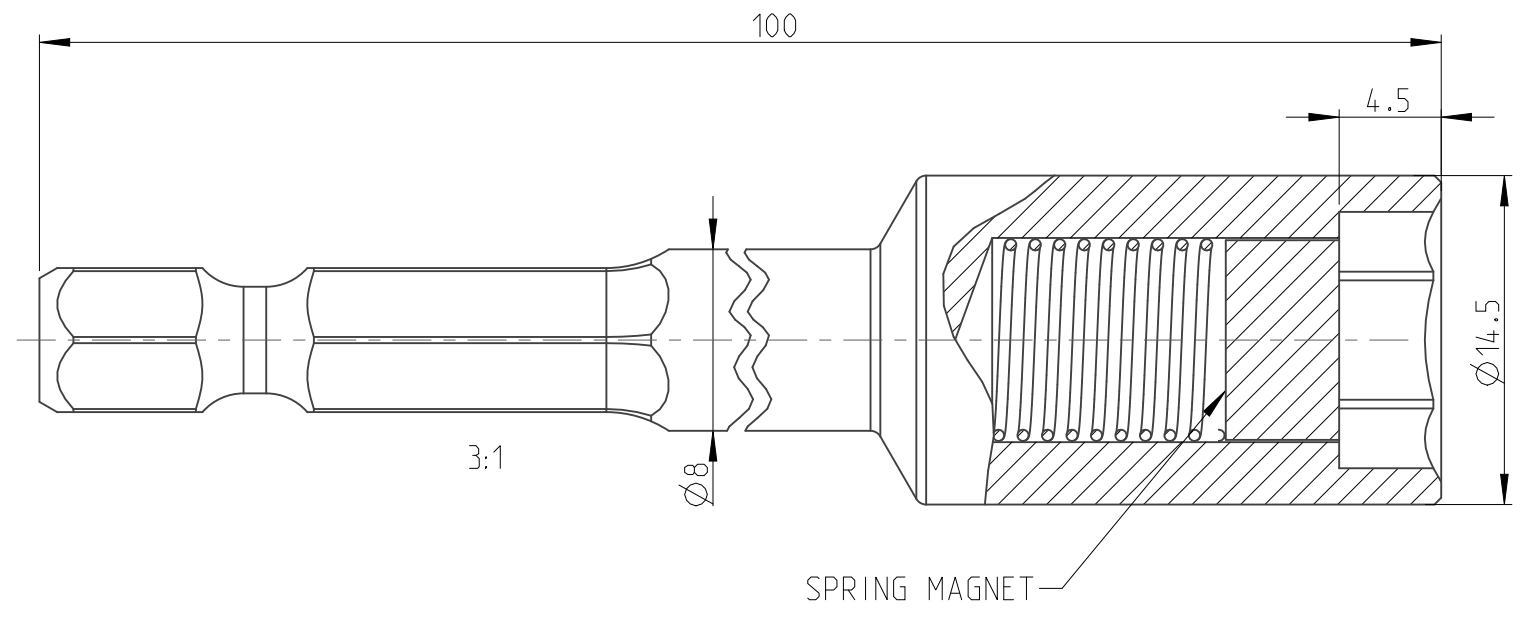

PART	4027100910	Status	Released	Rev./Iter	1.2
Drawing	4027100910	Status		Rev./Iter	1.2

1 2 3 4 5 6 7 8 9 10

A
B
C
D
E
F
G

proprietary document. Not to be used in any way without our consent.

SALTUS	Name	Nut STR-HEXE1/4"-L100-HEX10-SM
	Designation	4027 1009 10